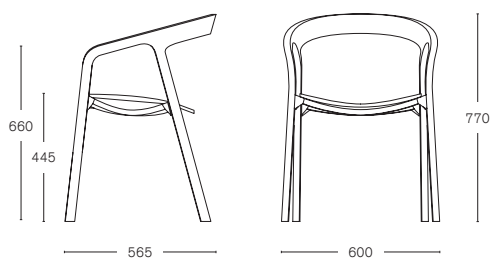

MC 1 HE SAID CHAIR

ASH FRAME UPON REQUEST**

ASH FRAME WITH NON REMOVABLE SEAT UPHOLSTERY UPON REQUEST**
 Rohi Topia UPON REQUEST**
 COM - COL* UPON REQUEST**

**MINIMUM ORDER QUANTITY 100 PCS

STACKABLE

MAX. PER BOX	GROSS WEIGHT	VOLUME	BOX SIZE
1 CHAIR	CA. kg 9,50	0,34 m ³	620 x 660 x 830 mm

*FABRIC REQUIRED	LEATHER REQUIRED
1 PCS: LIN MTRS 0.60 (H 1,40 m)	1 PCS: 0.90 m ²
MORE PCS: TO BE CHECKED	

SAMPLE REQUIRED FOR APPROVAL

MC 1 SHE SAID CHAIR

ASH FRAME

ASH FRAME WITH NON REMOVABLE SEAT UPHOLSTERY
 Rohi Topia
 COM - COL*

STACKABLE

MAX. PER BOX	GROSS WEIGHT	VOLUME	BOX SIZE
2 CHAIRS	CA. kg 15,00	0,36 m ³	640 x 635 x 895 mm

*FABRIC REQUIRED	LEATHER REQUIRED
1 PCS: LIN MTRS 0,60 (H 1,40 m)	1 PCS: 0,90 m ²
MORE PCS: TO BE CHECKED	