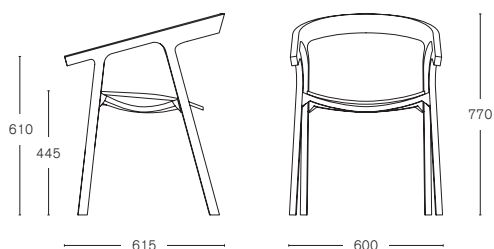

MC 1 HE SAID CHAIR

ASH FRAME UPON REQUEST**

ASH FRAME WITH NON REMOVABLE SEAT UPHOLSTERY UPON REQUEST**
 Rohi Topia UPON REQUEST**
 COM - COL* UPON REQUEST**

**MINIMUM ORDER QUANTITY 100 PCS

STACKABLE

MAX. PER BOX	GROSS WEIGHT	VOLUME	BOX SIZE
1 CHAIR	CA. kg 9,50	0,34 m ³	620 x 660 x 830 mm

*FABRIC REQUIRED	LEATHER REQUIRED
1 PCS: LIN MTRS 0.60 (H 1,40 m)	1 PCS: 0.90 m ²
MORE PCS: TO BE CHECKED	

SAMPLE REQUIRED FOR APPROVAL

MC 1 SHE SAID CHAIR

ASH FRAME

ASH FRAME WITH NON REMOVABLE SEAT UPHOLSTERY
 Rohi Topia
 COM - COL*

STACKABLE

MAX. PER BOX	GROSS WEIGHT	VOLUME	BOX SIZE
2 CHAIRS	CA. kg 15,00	0,36 m ³	640 x 635 x 895 mm

*FABRIC REQUIRED	LEATHER REQUIRED
1 PCS: LIN MTRS 0,60 (H 1,40 m)	1 PCS: 0,90 m ²
MORE PCS: TO BE CHECKED	