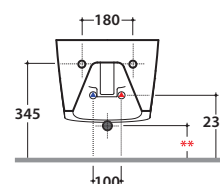

FORTY3 WALL-HUNG BIDET FOS09BI

CE EN 14528:2015

GLOBO

Ceramic antibacterial effect
BATAFORM®

Bagno di Colore

Glazed product with
CERASLIDE®

Cod. **FOS09BI**

Wall-hung bidet 57.36 h29 cm. Fixing kit included. Weight 19 Kg

** For installation with:
Siphon "S"-140 mm
Siphon SF052- 120 mm

Cod. **FI012BI**

Push open valve drain with ceramic top for bidet. Weight 0,5 Kg

Cod. **FI012CR**

Push open chromed valve drain for bidet. Weight 0,5 Kg

Glazed product with
CERASLIDE®

Bagno di Colore

Cod. **FOS10BI**

Wall-hung bidet 52.36 h29 cm. Fixing kit included. Weight 17 Kg

** For installation with:
Siphon "S"-140 mm
Siphon SF052- 120 mm

Cod. **FI012BI**

Push open valve drain with ceramic top for bidet. Weight 0,5 Kg

Cod. **FI012CR**

Push open chromed valve drain for bidet. Weight 0,5 Kg

Cod. **PU001**

Acoustic and crash protection.

Cod. **F1002**

Staffa di fissaggio a "L". Peso 2,5 Kg