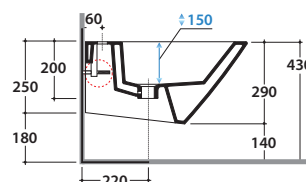

FORTY3 WALL-HUNG BIDET FOS09BI

CE EN 14528:2015

GLOBO

Ceramic antibacterial effect
BATAFORM®

Bagno di Colore

Glazed product with
CERASLIDE®

Cod. **FOS09BI**

Wall-hung bidet 57.36 h29 cm. Fixing kit included. Weight 19 Kg

** For installation with:
Siphon "S"-140 mm
Siphon SF052- 120 mm

Cod. **FI012BI**

Push open valve drain with ceramic top for bidet. Weight 0,5 Kg

Cod. **FI012CR**

Push open chromed valve drain for bidet. Weight 0,5 Kg

Glazed product with
CERASLIDE®

Bagno di Colore

Cod. **FOS10BI**

Wall-hung bidet 52.36 h29 cm. Fixing kit included. Weight 17 Kg

** For installation with:
Siphon "S"-140 mm
Siphon SF052- 120 mm

Cod. **FI012BI**

Push open valve drain with ceramic top for bidet. Weight 0,5 Kg

Cod. **FI012CR**

Push open chromed valve drain for bidet. Weight 0,5 Kg

Cod. **PU001**

Acoustic and crash protection.

Cod. **F1002**

Staffa di fissaggio a "L". Peso 2,5 Kg