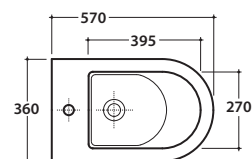

FORTY3 WALL-HUNG BIDET FOS09BI

CE EN 14528:2015

GLOBO

Ceramic antibacterial effect
BATAFORM®

Bagno di Colore

Glazed product with
CERASLIDE®

Cod. **FOS09BI**

Wall-hung bidet 57.36 h29 cm. Fixing kit included. Weight 19 Kg

** For installation with:
Siphon "S"-140 mm
Siphon SF052- 120 mm

Cod. **FI012BI**

Push open valve drain with ceramic top for bidet. Weight 0,5 Kg

Cod. **FI012CR**

Push open chromed valve drain for bidet. Weight 0,5 Kg

Glazed product with
CERASLIDE®

Bagno di Colore

Cod. **FOS10BI**

Wall-hung bidet 52.36 h29 cm. Fixing kit included. Weight 17 Kg

** For installation with:
Siphon "S"-140 mm
Siphon SF052- 120 mm

Cod. **FI012BI**