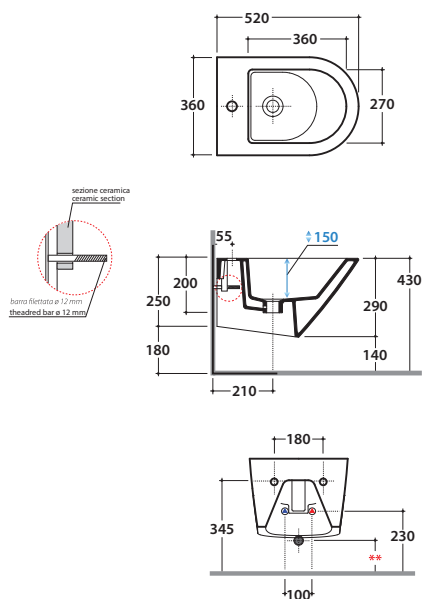

** For installation with:
Siphon "S"-140 mm
Siphon SF052- 120 mm

Cod. **FI012BI**

Push open valve drain with ceramic top for bidet. Weight 0,5 Kg

Cod. **FI012CR**

Push open chromed valve drain for bidet. Weight 0,5 Kg

Cod. **PU001**

Acoustic and crash protection.

Cod. **FI002**

Fixing brackets for W/H sanitary. Weight 2,5 Kg

FORTY3 WALL-HUNG BIDET FOS10BI

CE EN 14528:2015

GLOBO

Ceramic antibacterial effect
BATAFORM®

Glazed product with
CERASLIDE®

Bagno di Colore

Cod. **FOS10BI**

Wall-hung bidet 52.36 h29 cm. Fixing kit included. Weight 17 Kg

** For installation with:
Siphon "S"-140 mm
Siphon SF052- 120 mm

Cod. **FI012BI**

Push open valve drain with ceramic top for bidet. Weight 0,5 Kg

Cod. **FI012CR**

Push open chromed valve drain for bidet. Weight 0,5 Kg

Cod. **PU001**

Acoustic and crash protection.

Cod. **F1002**

Staffa di fissaggio a "L". Peso 2,5 Kg