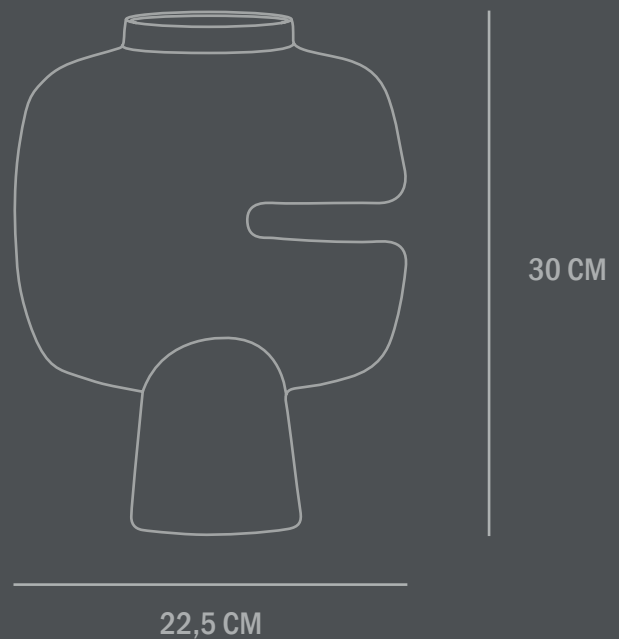

Not waterproof safe

Dimensions: L22,5 / W9 / H30 CM

Country of origin: China
Product weight: 1,50 Kgs

Packaging:
Dimensions: L29 / W16 / H37 CM
Total weight incl. product: 2,00 Kgs
Number of parcels: 1
Material: Brown cardboard