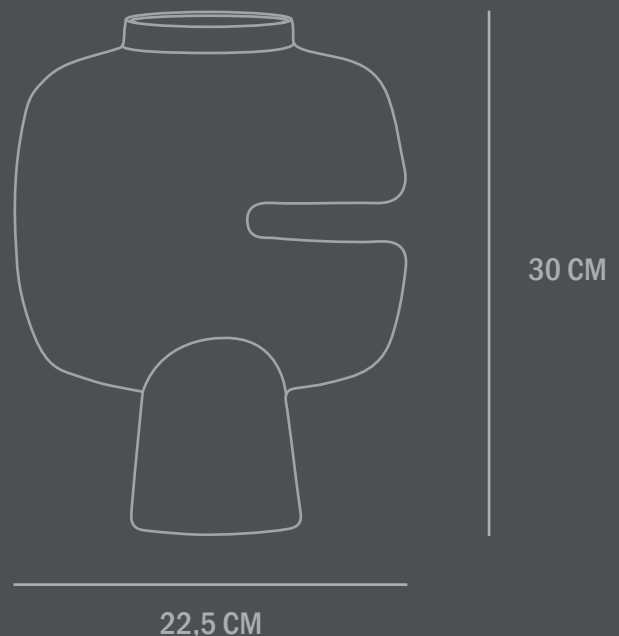

Not waterproof safe

Dimensions: L22,5 / W9 / H30 CM

Country of origin: China
Product weight: 1,50 Kgs

Packaging:
Dimensions: L29 / W16 / H37 CM
Total weight incl. product: 2,00 Kgs
Number of parcels: 1
Material: Brown cardboard