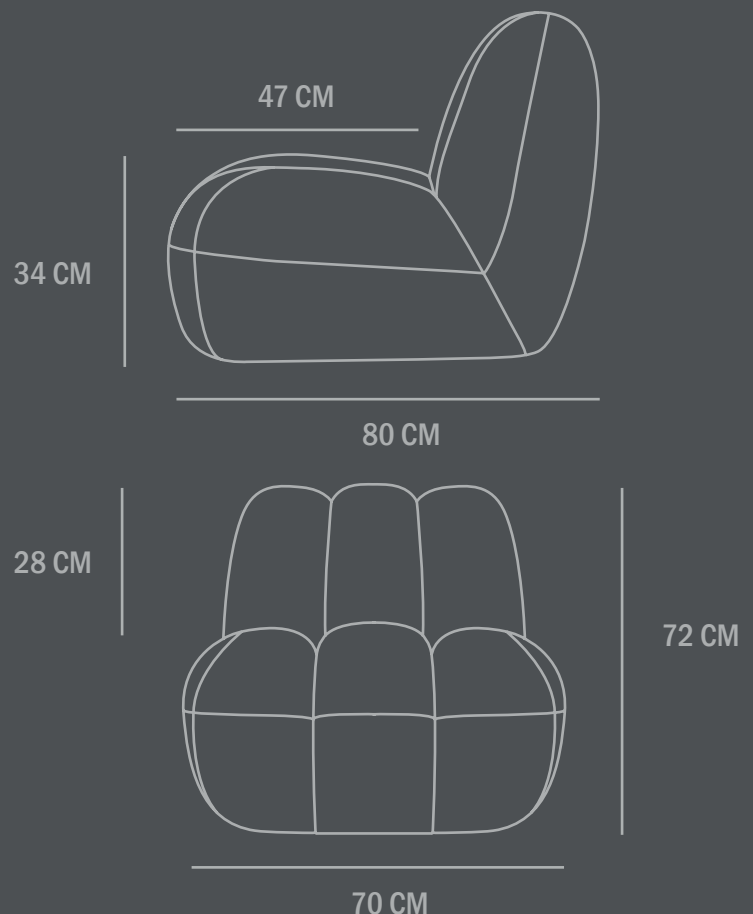

101

C O P E N H A G E N

TOE CHAIR

A tribute to 70s futuristic design and space age, Toe is a lounge chair with expressive aesthetics and high seating comfort. Characterised by a sculptural approach to furniture design, the Toe Chair has a thick fluted upholstery running from seat to back, creating a linear and voluminous shape. The open chair form gives a free and easy seating experience, while the special combination of different kinds of foam ensures an overall high seating comfort.

Toe Chair comes in off-white bouclé fabric or chalk-colored linen fabric.

Designed by Kristian Sofus Hansen & Tommy Hyldahl

Product no: 231043

Type: Chair

Designer / Year of design:

Kristian Sofus Hansen & Tommy Hyldahl, 2020

Colour: White Chalk

Material: Linen

Care instructions: Use a clean, damp cloth to soak up the liquid. Do not scrub the cloth and grind the stain into the fabric this will damaging the surface of the fabric. For the best results gently dab and lift the stains. For slightly more stubborn stains and, a mild detergent can be used. Never use a scourer as this will damage the surface of the bouclé. Use the soft side of a white colored cloth. bouclé furniture is not suited to places in direct sunlight as the fabric can become sun damaged.

Dimensions: L70 / W80 / H72 CM

Seat height: 34 CM / Seat depth: 47 CM

Backrest height: 28 CM

Weight capacity: 150 Kgs

Country of origin: CN

Product weight: 25 Kgs

Packaging:

Dimensions: L92 / W77 / H74 CM

Total weight incl. product: 31 Kgs

Number of parcels: 1

Material: Brown cardboard