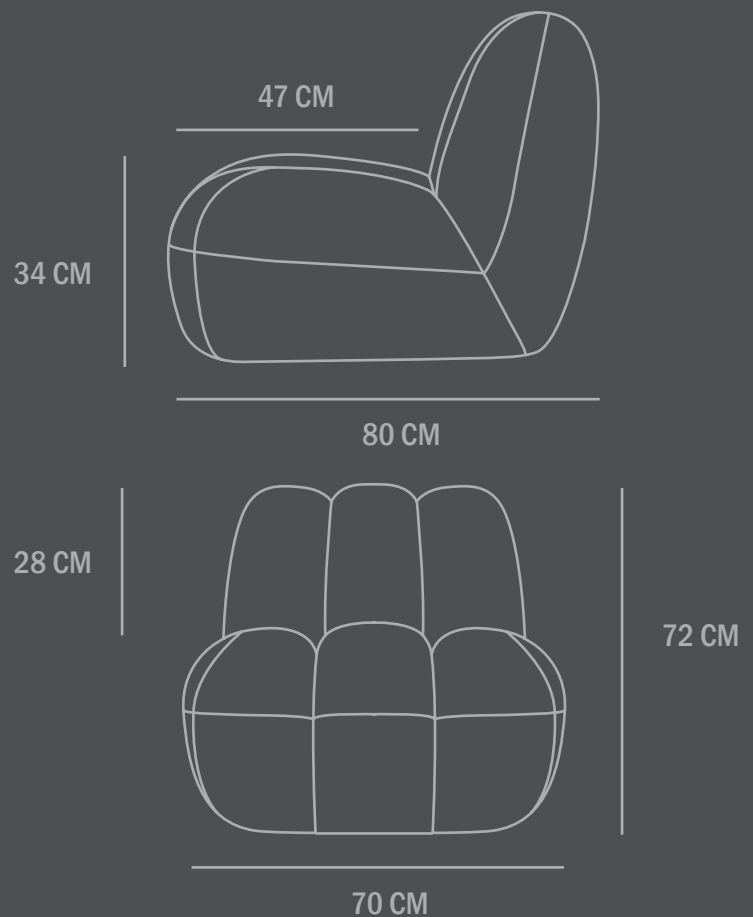

101

C O P E N H A G E N

TOE CHAIR

A tribute to 70s futuristic design and space age, Toe is a lounge chair with expressive aesthetics and high seating comfort. Characterised by a sculptural approach to furniture design, the Toe Chair has a thick fluted upholstery running from seat to back, creating a linear and voluminous shape. The open chair form gives a free and easy seating experience, while the special combination of different kinds of foam ensures an overall high seating comfort.

Toe Chair comes in off-white bouclé fabric or chalk-colored linen fabric.

Designed by Kristian Sofus Hansen & Tommy Hyldahl

Product no: 223052

Type: Chair

Designer / Year of design:

Kristian Sofus Hansen & Tommy Hyldahl, 2022

Colour: Off-White

Material: Sheepskin

Care instructions: It can be clean with both dry and wet cloth. If with wet cloth, temperture should be under 40 degrees. Use fur detergent to clean the sheep skin. It is very important to use clean water to make sure that no detergent is left. Use comb to comb the fur to the same direction to get the original look. Do not use it in direct sun.

Dimensions: L70 / W80 / H72 CM

Seat height: 34 CM / Seat depth: 47 CM

Backrest height: 28 CM

Weight capacity: 150 Kgs

Country of origin: CN

Product weight: 25 Kgs

Packaging:

Dimensions: L92 / W77 / H74 CM

Total weight incl. product: 31 Kgs

Number of parcels: 1

Material: Brown cardboard