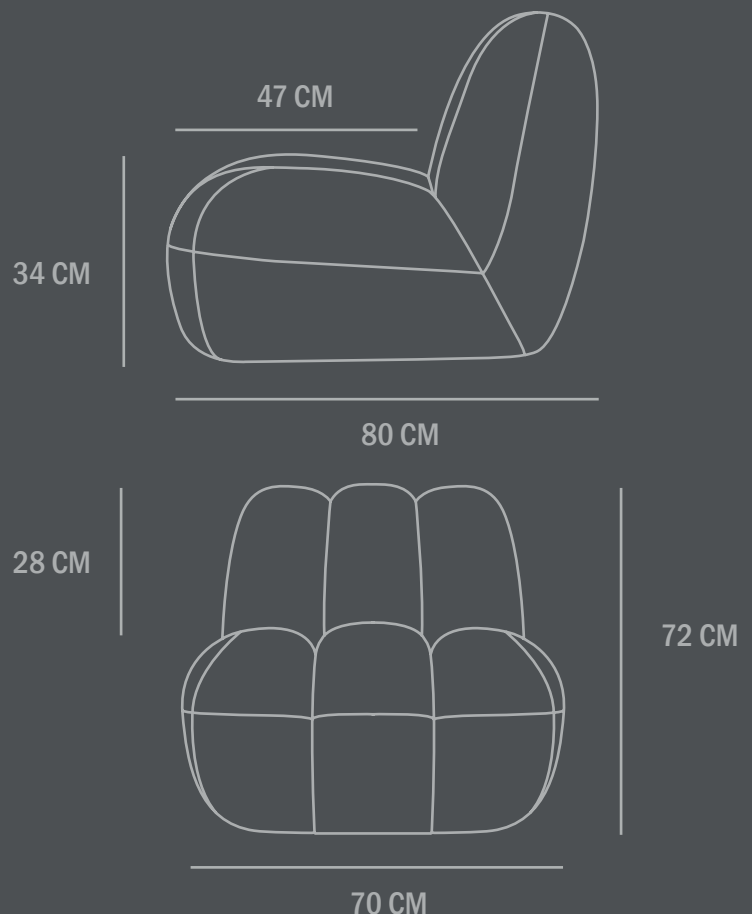

101

C O P E N H A G E N

TOE CHAIR

A tribute to 70s futuristic design and space age, Toe is a lounge chair with expressive aesthetics and high seating comfort. Characterised by a sculptural approach to furniture design, the Toe Chair has a thick fluted upholstery running from seat to back, creating a linear and voluminous shape. The open chair form gives a free and easy seating experience, while the special combination of different kinds of foam ensures an overall high seating comfort.

Toe Chair comes in off-white bouclé fabric or chalk-colored linen fabric.

Designed by Kristian Sofus Hansen & Tommy Hyldahl

Product no: 223015

Type: Chair

Designer / Year of design:

Kristian Sofus Hansen & Tommy Hyldahl, 2020

Colour: off-white bouclé

Material: Bouclé

Care instructions: Use a clean, damp cloth to soak up the liquid. Do not scrub the cloth and grind the stain into the fabric this will damaging the surface of the fabric. For the best results gently dab and lift the stains. For slightly more stubborn stains and, a mild detergent can be used. Never use a scourer as this will damage the surface of the bouclé. Use the soft side of a white colored cloth. bouclé furniture is not suited to places in direct sunlight as the fabric can become sun damaged.

Dimensions: L70 / W80 / H72 CM

Seat height: 34 CM / Seat depth: 47 CM

Backrest height: 28 CM

Weight capacity: 150 Kgs

Country of origin: CN

Product weight: 25 Kgs

Packaging:

Dimensions: L92 / W77 / H74 CM

Total weight incl. product: 31 Kgs

Number of parcels: 1

Material: Brown cardboard