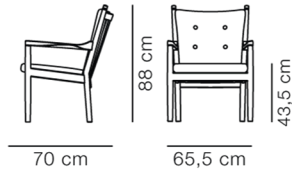

DIMENSIONS

Weight: 10 kg

PACKAGING INFORMATION

L: 70 cm, W: 70 cm, H: 92 cm,

Cbm: 0,45m³

15 kg

CARE & MAINTENANCE

Our Care & Maintenance offers guidance for best maintenance of our furniture. It includes advice and instructions on cleaning and caring for specific materials to ensure a long life of your furniture. Find your product on our product site and navigate to the Product Care menu: