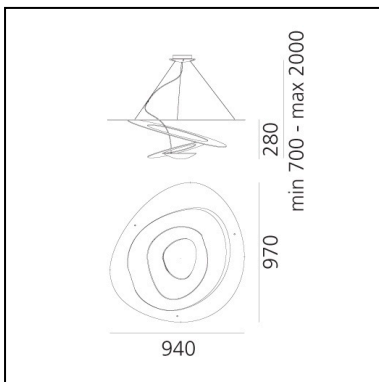

## LUMINAIRE \*

- Watt: **11W**
- Voltage: **220V-240V**

\* Photometric data may vary depending on the source installed. Light measurements are provided in relative form and technical lighting calculations may be updated according to the effective source used.

## FEATURES

- Product Code: **1239010A**
- Colour: **White**
- Installation: **Suspension**
- Material: **Aluminum**
- Series: **Design Collection**
- Environment: **Indoor**
- Area contract: **Residential**
- Emission: **Indirect**
- design by: **Giuseppe Maurizio Scutellà**

## DIMENSIONS

- Length: **940 mm**
- Width: **970 mm**
- Height: **280 mm**
- Max Height from ceiling: **2000 mm**
- Glow Wire Test: **650°**