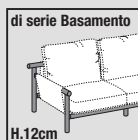

Basamento: - Base::

Frassino (LE23)