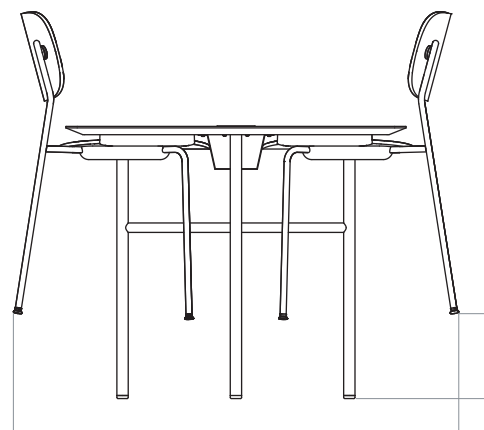

ENVIRONMENT

Indoor

DIMENSIONS

H: 73 cm / 28,7"

D: 90 cm / 35,4"

L: 200 cm / 78,7"

PRODUCTION PROCESS

The tabletop is made from painted Crafted from FSC certified oak veneer, dark stained Crafted from FSC certified oak veneer or forbo linoleum glued on MDF, CNC machine-cut. The frame is welded together from steel tubes and surface finished with powder coating.

4,8 cm x 94 cm x 204 cm / 1,9" x 37" x 80,3"

MATERIALS & MAINTENANCE

Please visit [menuspace.com](https://www.menuspace.com) for materials and care and maintenance instructions.

Snaregade Conference Table

BY NORM ARCHITECTS

TECHNICAL SPECIFICATIONS

Snaregade Conference Table with Cable tray,
seat runner and Co Dining Chair .

H: 102 cm / 40.2"

H: 23 cm / 9"

D: 118 cm / 46,5"

Snaregade Conference Table

BY NORM ARCHITECTS

TECHNICAL SPECIFICATIONS

Snaregade Conference Table with Cable tray,
seat runner and Co Dining Chair w/Armrest.

D: 52 cm / 20.5"

H: 102 cm / 40.2"

H: 23 cm / 9"

D: 118 cm / 46,5"