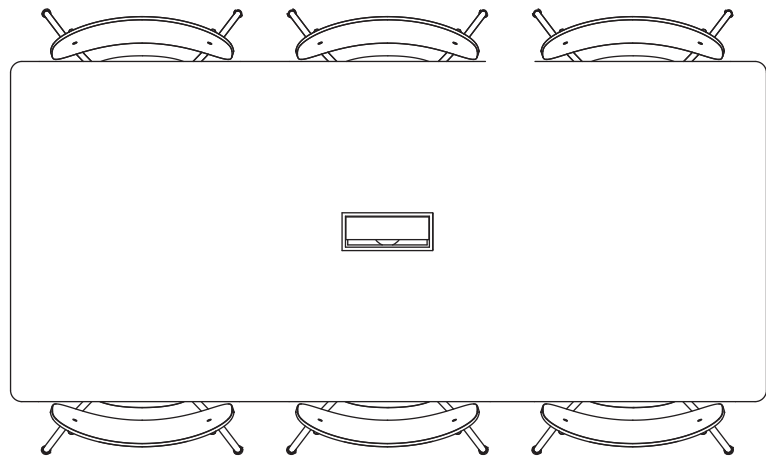

ENVIRONMENT

Indoor

DIMENSIONS

H: 73 cm / 28,7"

D: 90 cm / 35,4"

L: 200 cm / 78,7"

PRODUCTION PROCESS

The tabletop is made from painted Crafted from FSC certified oak veneer, dark stained Crafted from FSC certified oak veneer or forbo linoleum glued on MDF, CNC machine-cut. The frame is welded together from steel tubes and surface finished with powder coating.

4,8 cm x 94 cm x 204 cm / 1,9" x 37" x 80,3"

MATERIALS & MAINTENANCE

Please visit [menuspace.com](https://www.menuspace.com) for materials and care and maintenance instructions.

Snaregade Conference Table

BY NORM ARCHITECTS

TECHNICAL SPECIFICATIONS

Snaregade Conference Table with Cable tray,
seat runner and Co Dining Chair .

H: 102 cm / 40.2"

H: 23 cm / 9"

D: 118 cm / 46,5"

Snaregade Conference Table

BY NORM ARCHITECTS

TECHNICAL SPECIFICATIONS

Snaregade Conference Table with Cable tray,
seat runner and Co Dining Chair w/Armrest.

D: 52 cm / 20.5"

H: 102 cm / 40.2"

H: 23 cm / 9"

D: 118 cm / 46,5"