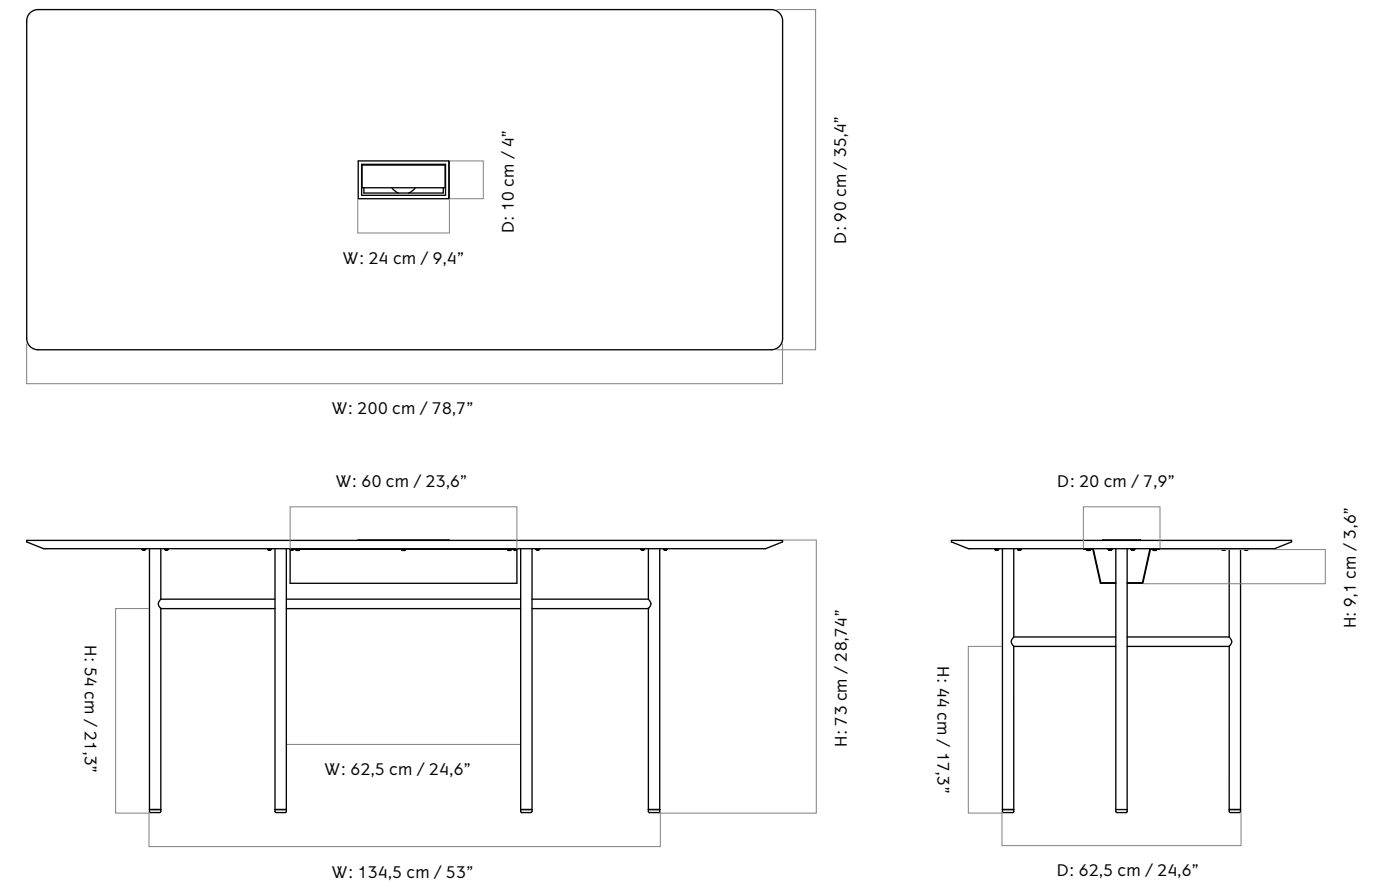

ENVIRONMENT

Indoor

DIMENSIONS

H: 73 cm / 28,7"

D: 90 cm / 35,4"

L: 200 cm / 78,7"

PRODUCTION PROCESS

The tabletop is made from painted Crafted from FSC certified oak veneer, dark stained Crafted from FSC certified oak veneer or forbo linoleum glued on MDF, CNC machine-cut. The frame is welded together from steel tubes and surface finished with powder coating.

4,8 cm x 94 cm x 204 cm / 1,9" x 37" x 80,3"

MATERIALS & MAINTENANCE

Please visit [menuspace.com](https://www.menuspace.com) for materials and care and maintenance instructions.

Snaregade Conference Table

BY NORM ARCHITECTS

TECHNICAL SPECIFICATIONS

Snaregade Conference Table with Cable tray,
seat runner and Co Dining Chair .

H: 102 cm / 40.2"

H: 23 cm / 9"

D: 118 cm / 46,5"

Snaregade Conference Table

BY NORM ARCHITECTS

TECHNICAL SPECIFICATIONS

Snaregade Conference Table with Cable tray,
seat runner and Co Dining Chair w/Armrest.

D: 52 cm / 20.5"

H: 102 cm / 40.2"

H: 23 cm / 9"

D: 118 cm / 46,5"