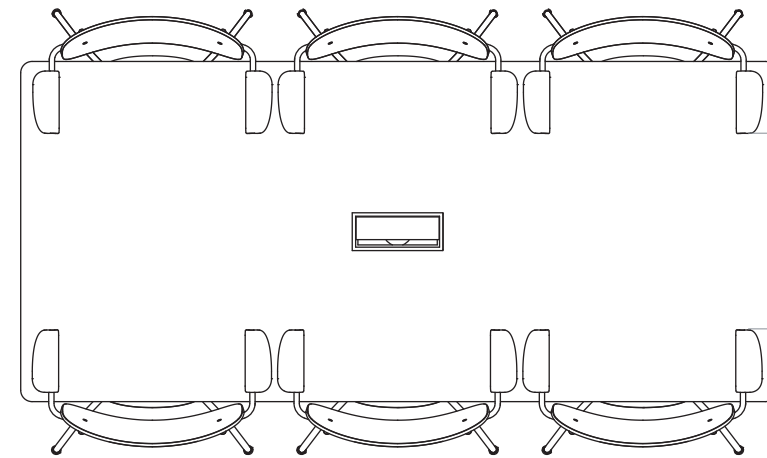

ENVIRONMENT

Indoor

DIMENSIONS

H: 73 cm / 28,7"

D: 90 cm / 35,4"

L: 200 cm / 78,7"

PRODUCTION PROCESS

The tabletop is made from painted Crafted from FSC certified oak veneer, dark stained Crafted from FSC certified oak veneer or forbo linoleum glued on MDF, CNC machine-cut. The frame is welded together from steel tubes and surface finished with powder coating.

4,8 cm x 94 cm x 204 cm / 1,9" x 37" x 80,3"

MATERIALS & MAINTENANCE

Please visit [menuspace.com](https://www.menuspace.com) for materials and care and maintenance instructions.

Snaregade Conference Table

BY NORM ARCHITECTS

TECHNICAL SPECIFICATIONS

Snaregade Conference Table with Cable tray,
seat runner and Co Dining Chair .

H: 102 cm / 40.2"

H: 23 cm / 9"

D: 118 cm / 46,5"

Snaregade Conference Table

BY NORM ARCHITECTS

TECHNICAL SPECIFICATIONS

Snaregade Conference Table with Cable tray,
seat runner and Co Dining Chair w/Armrest.

D: 52 cm / 20.5"

H: 102 cm / 40.2"

H: 23 cm / 9"

D: 118 cm / 46,5"