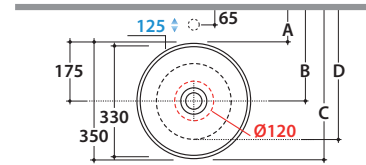

FORTY3 BASIN FO035BI

CE EN 14688:2015

GLOBO

	Rubinetto a parete Wall mounted taps	Rubinetto su piano Taps mounted on counter top
A :	85	110
B :	260	285
C :	435	460
D :	415	440

Ceramic antibacterial effect
BATAFORM®

Bagno di Colore

Glazed product with
CERASLIDE®

Le Pietre

Cod. **FO035BI**

Basin Ø 35 h 16 cm. Sit-on installation. Weight 9 Kg