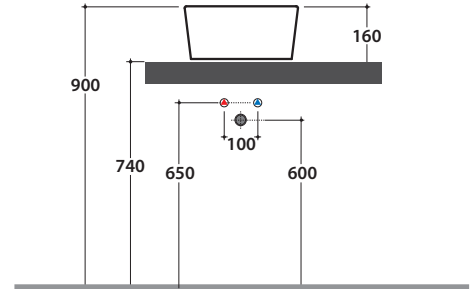

# GLOBO

	Rubinetto a parete Wall mounted taps	Rubinetto su piano Taps mounted on counter top
A :	85	110
B :	260	285
C :	435	460
D :	415	440

Ceramic antibacterial effect  
BATAFORM®

Bagno di Colore

Glazed product with  
CERASLIDE®

Le Pietre

Cod. **FO035BI**

Basin Ø 35 h 16 cm. Sit-on installation. Weight 9 Kg

\* For taps mounted on counter top

Cod. **FI024BI**

Valve drain with ceramic top for basins without overflow. Weight 0,5 Kg

Cod. **FI024CR**

Chromed valve drain for basins without overflow. Weight 0,5 Kg