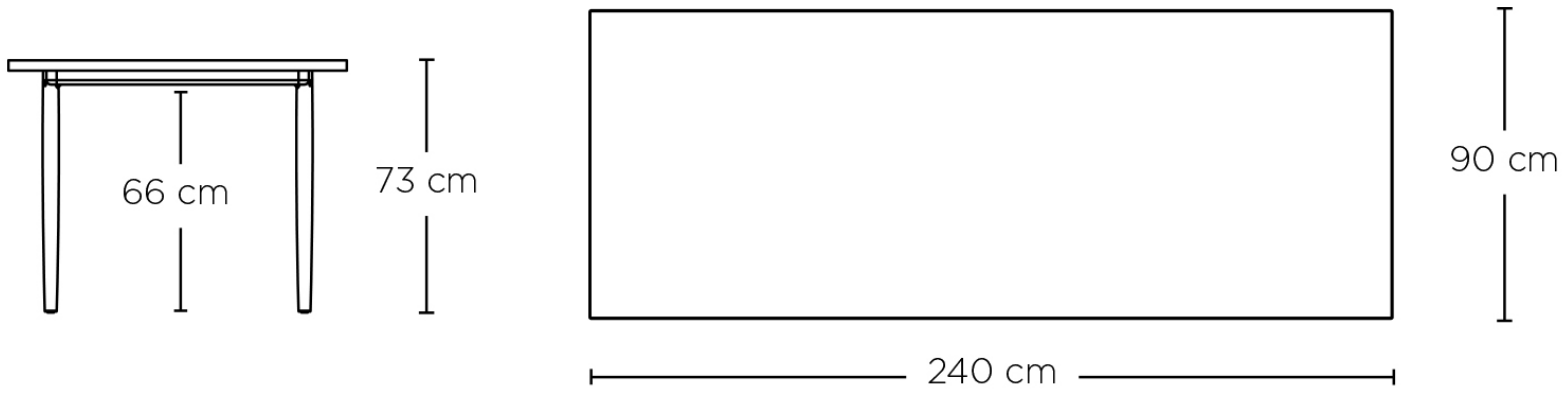

## Dimensions

---

Diameter	Ø 120 cm
Height	73 cm
Export Box	122 x 122 x 82 cm
Weight (including box)	106 kg

---

## Dimensions

---

Length	180 cm
--------	--------

---

Width	90 cm
-------	-------

---

Height	73 cm
--------	-------

---

Export Box	190 x 100 x 82 cm
------------	-------------------

---

Weight (including box)	124 kg
------------------------	--------

---

## Dimensions

---

Length	240 cm
--------	--------

---

Width	90 cm
-------	-------

---

Height	73 cm
--------	-------

---