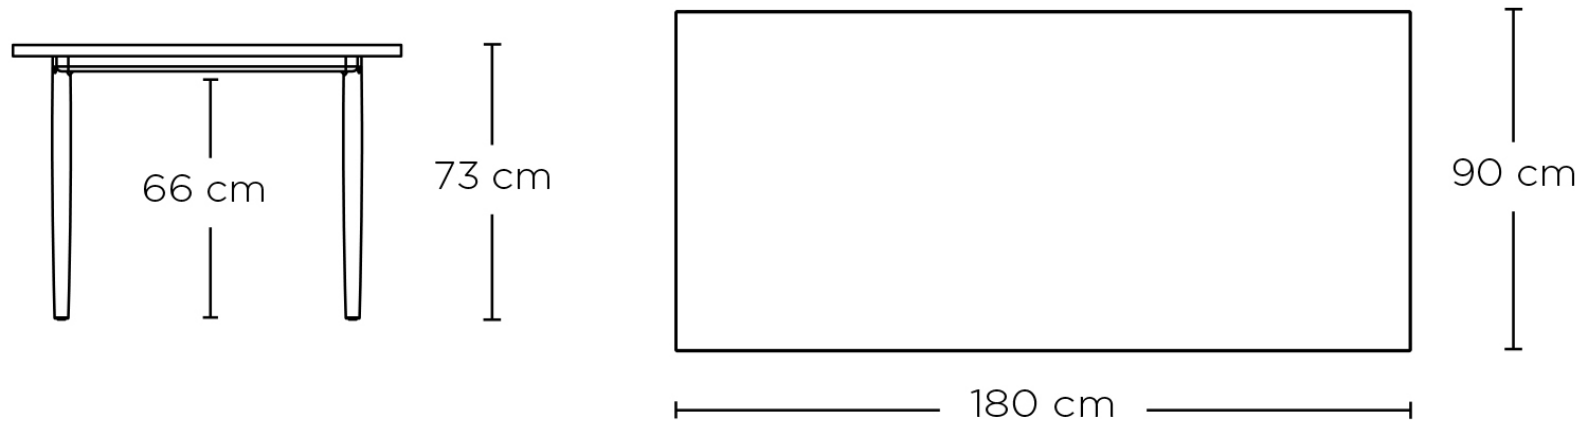

## Dimensions

---

Diameter	Ø 120 cm
Height	73 cm
Export Box	122 x 122 x 82 cm
Weight (including box)	106 kg

---

## Dimensions

---

Length	180 cm
--------	--------

---

Width	90 cm
-------	-------

---

Height	73 cm
--------	-------

---

Export Box	190 x 100 x 82 cm
------------	-------------------

---

Weight (including box)	124 kg
------------------------	--------

---

## Dimensions

---

Length	240 cm
--------	--------

---

Width	90 cm
-------	-------

---

Height	73 cm
--------	-------

---