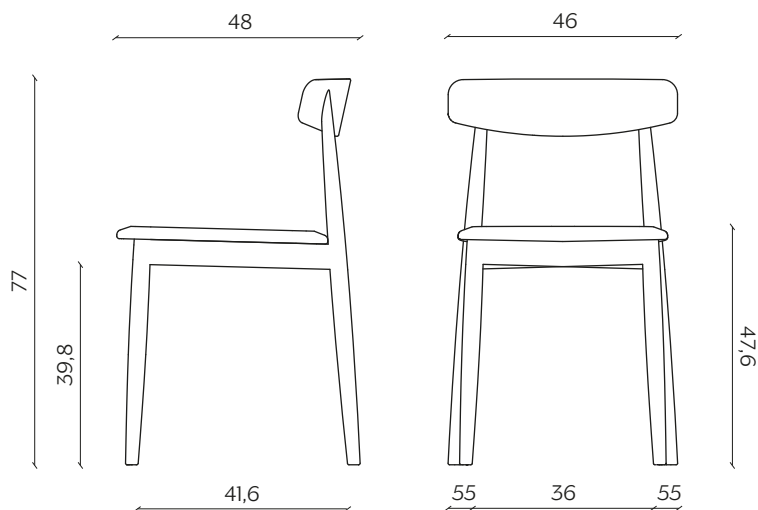

Parisian in character and drawing its inspiration from the traditional bistro chair, Claretta appears as a slender, impeccably groomed seat. The design is simple yet sports essential details, such as the assertive way in which the turned legs join the backrest, which tilts out slightly towards the top to guarantee the utmost comfort. Stackable up to a height of five, it is also available with armrests and in a stool version.

## DIMENSIONI | DIMENSIONS

lunghezza | width: 46 cm

larghezza | depth: 48 cm

altezza | height: 77 cm

altezza del sedile | seat height: 47,6 cm

impilabilità | stackability: sì (X4) | yes (X4)