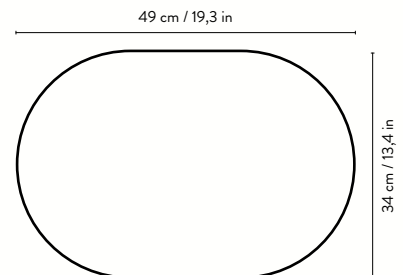

INSERT COFFEE TABLE

Size: H: 40 x W: 100 x D: 60 cm
H: 15.7 x W: 39.4 x D: 23.6 in
Material: FSC™ certified solid ash. Oiled
Care: Wipe with a damp cloth
Do not leave the surface wet
Info: Registered design
Design: Mario Tsai
Net. weight: 22.5 kg
Packsizes: 1

INSERT SIDE TABLE

Size: H: 50 x W: 49 x D: 34 cm
H: 19.7 x W: 19.3 x D: 13.4 in
Material: FSC™ certified solid ash. Oiled
Care: Wipe with a damp cloth
Do not leave the surface wet
Info: Registered design
Design: Mario Tsai
Net. weight: 10 kg
Packsizes: 1

INSERT COFFEE TABLE – FRONT VIEW

INSERT SIDE TABLE – FRONT VIEW

INSERT COFFEE TABLE – SIDE VIEW

INSERT SIDE TABLE – SIDE VIEW

INSERT COFFEE TABLE – TOP VIEW

INSERT SIDE TABLE – TOP VIEW

Space to feel comfortably you