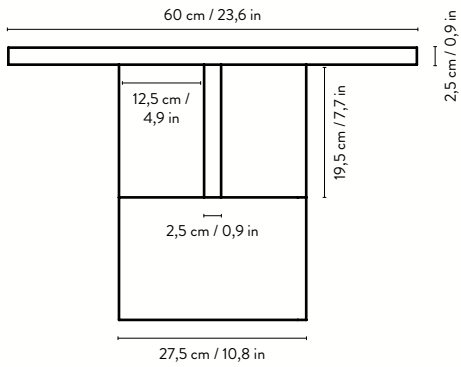

INSERT COFFEE TABLE

Size: H: 40 x W: 100 x D: 60 cm
H: 15.7 x W: 39.4 x D: 23.6 in
Material: FSC™ certified solid ash. Oiled
Care: Wipe with a damp cloth
Do not leave the surface wet
Info: Registered design
Design: Mario Tsai
Net. weight: 22.5 kg
Packsizes: 1

INSERT SIDE TABLE

Size: H: 50 x W: 49 x D: 34 cm
H: 19.7 x W: 19.3 x D: 13.4 in
Material: FSC™ certified solid ash. Oiled
Care: Wipe with a damp cloth
Do not leave the surface wet
Info: Registered design
Design: Mario Tsai
Net. weight: 10 kg
Packsizes: 1

INSERT COFFEE TABLE – FRONT VIEW

INSERT SIDE TABLE – FRONT VIEW

INSERT COFFEE TABLE – SIDE VIEW

INSERT SIDE TABLE – SIDE VIEW

INSERT COFFEE TABLE – TOP VIEW

INSERT SIDE TABLE – TOP VIEW

Space to feel comfortably you