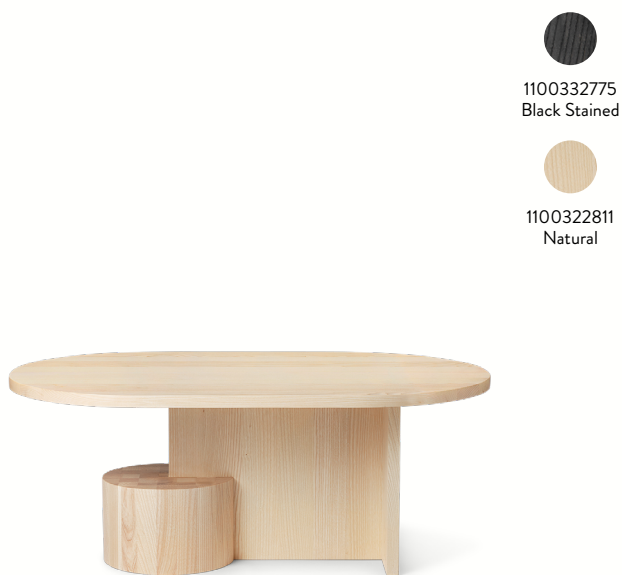

Insert Series

Insert Series

Crafted from solid ash, the Insert Coffee Tables are sturdy yet sculptural pieces. Playing with multiple shapes, the oval tabletops rest lightly upon geometric joints that are anchored by a heavy, cylindrical base. The tables are subtle pieces of art in your home that are matched by their functionality.

INSERT COFFEE TABLE

Size: H: 40 x W: 100 x D: 60 cm
H: 15.7 x W: 39.4 x D: 23.6 in
Material: FSC™ certified solid ash. Oiled
Care: Wipe with a damp cloth
Do not leave the surface wet
Info: Registered design
Design: Mario Tsai
Net. weight: 22.5 kg
Packsizes: 1

INSERT SIDE TABLE

Size: H: 50 x W: 49 x D: 34 cm
H: 19.7 x W: 19.3 x D: 13.4 in
Material: FSC™ certified solid ash. Oiled
Care: Wipe with a damp cloth
Do not leave the surface wet
Info: Registered design
Design: Mario Tsai
Net. weight: 10 kg
Packsizes: 1