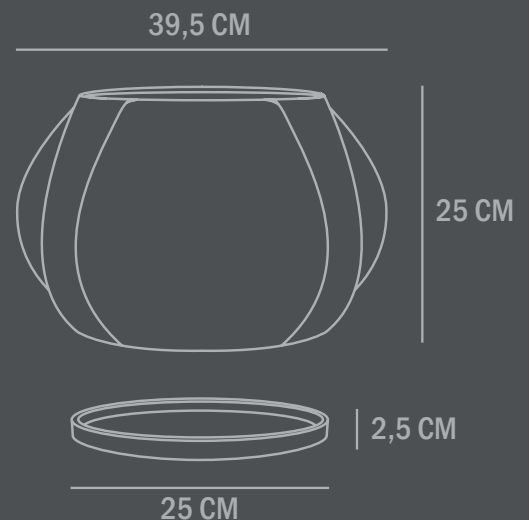

ARKET PLANT POT MINI

Arket is a sculptural plant pot influenced by sharp architectural lines and organic curves. Characterized by 5 vertical lines, Arket creates a sculptural contrast between light and shadow, sharp lines, and soft surfaces.

Arket comes in four sizes. Each Arket includes two pieces, a plant pot and saucer. Both plant pot and saucer are waterproof and a small hole in the bottom of the pot, ensures a good water and air flow for the plant.

Designed by Kristian Sofus Hansen & Tommy Hyldahl.