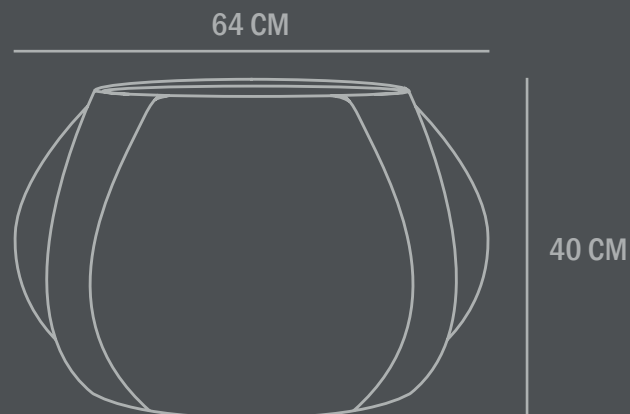

Care instructions:

Use a soft dry cloth to clean the product.

Do not use household cleaners.

Dimensions: L64 / W64 / H40 CM

Country of origin: CN

Product weight: 13,00 Kgs

Packaging:

Dimensions: L68 / W65,5 / H51 CM

Total weight incl. product: 14,50 Kgs

Number of parcels: 1

Material: Brown cardboard

35 CM

64 CM

39,5 CM

43 CM

Product no: 231006

Do not use household cleaners.

Dimensions: L52,5 / W52,5 / H33 CM

Country of origin: CN

Product weight: 10,00 Kgs

Packaging:

Dimensions: L56,5 / W53 / H43,5 CM

Total weight incl. product: 11,50 Kgs

Number of parcels: 1

Do not use household cleaners.

Dimensions: L39,5 / W39,5 / H25 CM

Country of origin: CN

Product weight: 6,00 Kgs

Packaging:

Dimensions: L41,5 / W41 / H35,5 CM

Total weight incl. product: 7,50 Kgs

Number of parcels: 1