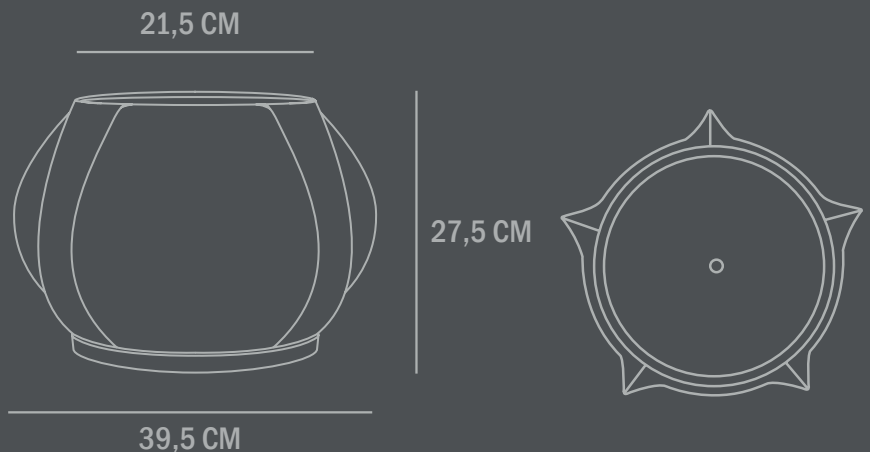

ARKET PLANT POT MINI

Arket is a sculptural plant pot influenced by sharp architectural lines and organic curves. Characterized by 5 vertical lines, Arket creates a sculptural contrast between light and shadow, sharp lines, and soft surfaces.

Arket comes in four sizes. Each Arket includes two pieces, a plant pot and saucer. Both plant pot and saucer are waterproof and a small hole in the bottom of the pot, ensures a good water and air flow for the plant.

Designed by Kristian Sofus Hansen & Tommy Hyldahl.