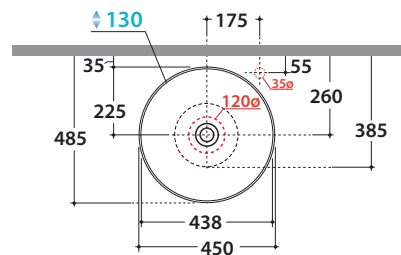

T-EDGE BASIN B6T45BI

CE EN 14688:2015

GLOBO

It can be combined with Arredo Wood furniture

Ceramic antibacterial effect
BATAFORM®

Bagno di Colore

Glazed product with
CERASLIDE®

GLOBOTHIN®

Le Pietre

Cod. **B6T45BI**

Basin Ø 45 h 16 cm. Sit-on installation. Weight 8 Kg