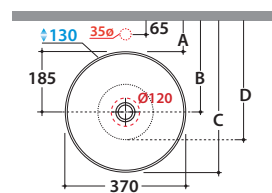

Le Pietre

Cod. **B6T45BI**

Basin Ø 45 h 16 cm. Sit-on installation. Weight 8 Kg

* For taps mounted on counter top

Cod. **FI024BI**

Valve drain with ceramic top for basins without overflow. Weight 0,5 Kg

Cod. **FI024CR**

GLOBOTHIN®

Le Pietre

Cod. **B6T37BI**

Basin Ø 37 h16 cm. Sit-on installation. Weight 5 Kg

GLOBO

	Rubinetto a parete Wall mounted taps	Rubinetto su piano Taps mounted on counter top
A:	75	110
B:	260	295
C:	448	480
D:	345	380

* For taps mounted on counter top

Cod. **FI024BI**

Valve drain with ceramic top for basins without overflow. Weight 0,5 Kg

Cod. **FI024CR**

Chromed valve drain for basins without overflow. Weight 0,5 Kg