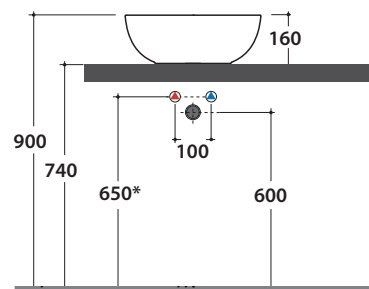

Le Pietre

Cod. **B6T45BI**

Basin Ø 45 h 16 cm. Sit-on installation. Weight 8 Kg

* For taps mounted on counter top

Cod. **FI024BI**

Valve drain with ceramic top for basins without overflow. Weight 0,5 Kg

Cod. **FI024CR**

Chromed valve drain for basins without overflow. Weight 0,5 Kg

T-EDGE BASIN B6T37BI

CE EN 14688:2015

It can be combined with Arredo Wood furniture

Ceramic antibacterial effect
BATAFORM®

Bagno di Colore

Glazed product with
CERASLIDE®

GLOBOTHIN®

Le Pietre

Cod. **B6T37BI**

Basin Ø 37 h16 cm. Sit-on installation. Weight 5 Kg

GLOBO

	Rubinetto a parete Wall mounted taps	Rubinetto su piano Taps mounted on counter top
A:	75	110
B:	260	295
C:	448	480
D:	345	380