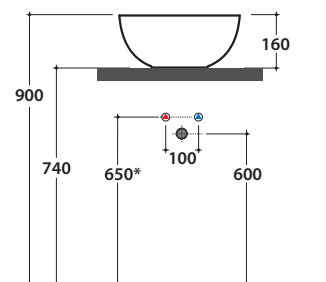

Le Pietre

Cod. **B6T45BI**

Basin Ø 45 h 16 cm. Sit-on installation. Weight 8 Kg

* For taps mounted on counter top

Cod. **FI024BI**

Valve drain with ceramic top for basins without overflow. Weight 0,5 Kg

Cod. **FI024CR**

GLOBOTHIN®

Le Pietre

Cod. **B6T37BI**

Basin Ø 37 h16 cm. Sit-on installation. Weight 5 Kg

GLOBO

	Rubinetto a parete Wall mounted taps	Rubinetto su piano Taps mounted on counter top
A:	75	110
B:	260	295
C:	448	480
D:	345	380

* For taps mounted on counter top

Cod. **FI024BI**

Valve drain with ceramic top for basins without overflow. Weight 0,5 Kg

Cod. **FI024CR**

Chromed valve drain for basins without overflow. Weight 0,5 Kg