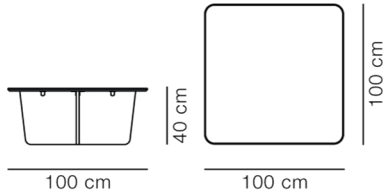

COUNTRY OF ORIGIN

PT

ESSENTIAL ASSORTMENT

SURFACE

Dark Atlantico Limestone

DIMENSIONS

Weight: 83 kg

PACKAGING INFORMATION

L: 108 cm, W: 26 cm, H: 108 cm,

Cbm: 1,55m³

128 kg

CARE & MAINTENANCE

Our Care & Maintenance offers guidance for best maintenance of our furniture. It includes advice and instructions on cleaning and caring for specific materials to ensure a long life of your furniture. Find your product on our product site and navigate to the Product Care menu: