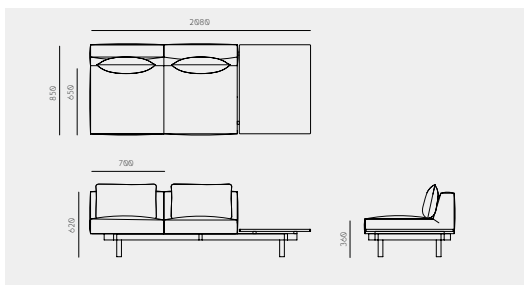

Raft Sofas
Keiji Ashizawa
ラフトソファ
芦沢 啓治

Raft Sofa 2-Seats + Cushion

Material Oak (Whitened, Natural, Smoke) / Ash (Sumi) + Fabric
Net. Size W 2100 × D 850 × H 620 / SH 360 / CBM 1.44
Weight 65 KG

Raft Sofa 2-Seats + Table

Material Oak (Whitened, Natural, Smoke) / Ash (Sumi) + Fabric
Net. Size W 2080 × D 850 × H 620 / SH 360 / CBM 1.43
Weight 65 KG

Raft Sofa 3-Seats

Material Oak (Whitened, Natural, Smoke) / Ash (Sumi) + Fabric
Net. Size W 2100 × D 850 × H 620 / SH 360 / CBM 1.44
Weight 65 KG