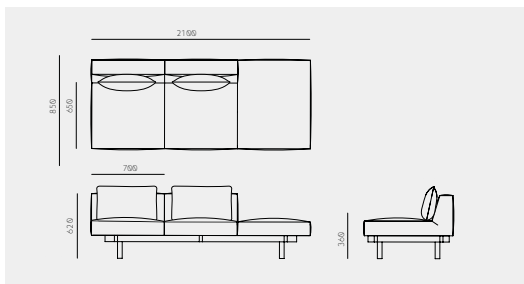

Raft Sofas
Keiji Ashizawa
ラフトソファ
芦沢 啓治

Raft Sofa 2-Seats + Cushion

Material Oak (Whitened, Natural, Smoke) / Ash (Sumi) + Fabric
Net. Size W 2100 × D 850 × H 620 / SH 360 / CBM 1.44
Weight 65 KG

Raft Sofa 2-Seats + Table

Material Oak (Whitened, Natural, Smoke) / Ash (Sumi) + Fabric
Net. Size W 2080 × D 850 × H 620 / SH 360 / CBM 1.43
Weight 65 KG

Raft Sofa 3-Seats

Material Oak (Whitened, Natural, Smoke) / Ash (Sumi) + Fabric
Net. Size W 2100 × D 850 × H 620 / SH 360 / CBM 1.44
Weight 65 KG