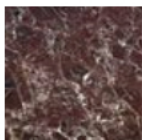

"C" Shaped Table Structure

Gunmetal Grey
Lacquering

Ø128 cm Table Base and Lower Edge

Lacquered
Matt Black

"C" Shaped Table Top

Charcoal-dyed
Oak

Stone Oak®

White Carrara
Marble

Forest Green
Marble

Black Marquinia
Marble

Red Levanto
Marble

Sahara Noir
Marble

Ø128 cm Table Top

Lacquered
Glossy
RAL- K7 3005
Red Wine

Charcoal-dyed
Oak

Stone Oak®