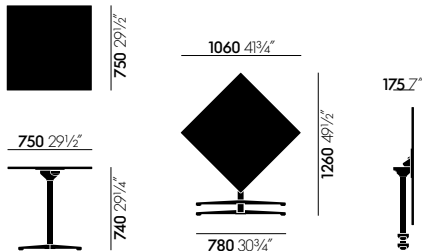

Super Fold Table squared