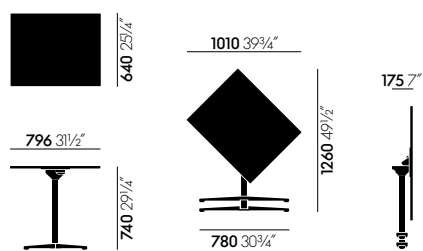

The Super Fold Table is available in both sitting and standing height.

Materials

- **Table top:** melamine faced in white with smooth straight plastic edge (19 mm), oak veneer (Europe) in natural or dark oak (19 mm) or solid core material with black edge (12 mm) in the colors white or black. Solid core table top in black with anti-fingerprint coating.
- **Folding mechanism:** die-cast zinc.
- **Column:** powder-coated steel in basic dark.
- **Base:** die-cast aluminum.

DIMENSIONS

Super Fold Table round

Super Fold Table squared

Super Fold Table rectangular

Super Fold Table High round

Super Fold Table High squared

Super Fold Table High rectangular

SURFACES AND COLORS