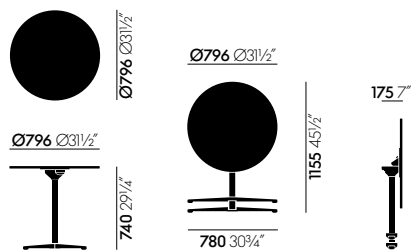

DIMENSIONS

Super Fold Table round