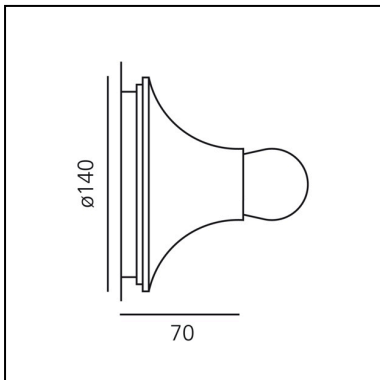

Teti Anthracite grey

Vico Magistretti

IP20   Dimmerable:  +  -

LUMINAIRE *

- Watt: **12W**
- Voltage: **220V-240V**

* Photometric data may vary depending on the source installed. Light measurements are provided in relative form and technical lighting calculations may be updated according to the effective source used.

Notes

Package of 1 piece. Multiple configurations available.

DESCRIPTION

Teti is an iconic lamp designed by Vico Magistretti in 1970, embodying simplicity and timeless elegance. Made of thermoplastic material, its essential structure allows for versatile use as a ceiling or wall light, adapting perfectly to any space. Teti's clean lines highlight the light source, offering a diffused, enveloping light that enhances the room without overpowering it.

Its simple, iconic design reveals a modular intelligence, making it perfect for freely composing groups and sequences of elements.

FEATURES

- Product Code: **A048150**
- Colour: **Anthracite grey**
- Installation: **Ceiling, Wall**
- Material: **Polycarbonate**
- Series: **Design Collection**
- Environment: **Indoor**
- Area contract: **Residential**
- Emission: **Direct**
- design by: **Vico Magistretti**

DIMENSIONS

- Width: **70 mm**
- Diameter: **140 mm**

SOURCES NOT INCLUDED

- Category: **LED RETROFIT**
- Number: **1**
- Watt: **MAX 12W**
- Socket: **E27**