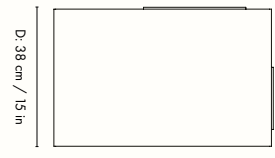

## Information

**Size:** H: 100 x W: 55 x D: 23.3 cm  
/ H: 39.4 x W: 21.7 x D: 9.2 in

**Material:** Aluminium

**Care:** Wipe with a soft damp cloth. Make sure that the surface is kept clean and dry

**Info:** Incl. wall brackets. Flat packed.

## Information

**Size:** H: 70.5 x W: 60 x D: 38 cm  
/ H: 27.8 x W: 23.6 x D: 15 in

**Material:** Aluminium

**Care:** Wipe with a soft damp cloth. Make sure that the surface is kept clean and dry

**Info:** Brushed aluminium. Flat packed.

## Measurements

H: 70.5 cm / 27.8 in

D: 38 cm / 15 in

W: 60 cm / 23.6 in

D: 38 cm / 15 in

W: 60 cm / 23.6 in

## Information

**Size:** H: 76 x W: 90 x D: 200 cm  
/ H: 29.9 x W: 35.4 x D: 78.7 in

**Material:** Glass and aluminium

**Care:** Wipe with a soft damp cloth or gently clean with soft sponge and mild detergent