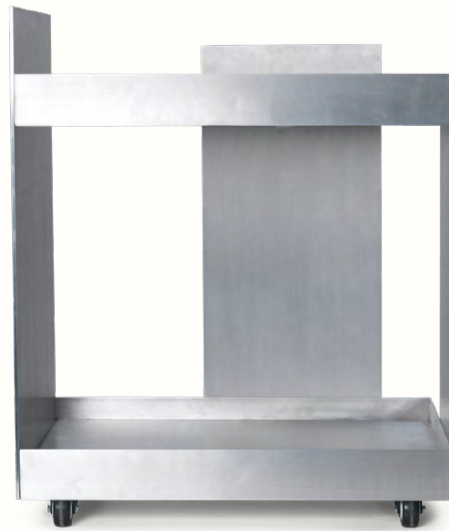

Lager Trolley

Named after the Danish word for ‘warehouse’, the Lager Trolley finds its inspiration in the raw and industrial aesthetic associated with brutalism. This sculptural trolley serves as both a visually captivating piece and a functional addition to your home. Utilize it as a stylish bar cart, elegantly displaying your favorite glasses and refreshments, or as a versatile side table or practical storage solution in your home office. The geometric design ensures a unique expression from every angle, while the wheels provide effortless mobility, allowing you to easily move it around to suit your needs. Experience the perfect blend of form and function with the Lager Trolley, a striking piece that adds character and utility to any space.

1104268043
Aluminium

Information

Size: H: 70.5 x W: 60 x D: 38 cm
/ H: 27.8 x W: 23.6 x D: 15 in

Material: Aluminium

Care: Wipe with a soft damp cloth. Make sure that the surface is kept clean and dry

Info: Brushed aluminium. Flat packed.

Weight capacity max. 20 kg. Registered design

Country of origin: China

Net weight: 12.4 kg / 27.3 lb

Packsize: 1

Test: EN 15372:2016, Furniture - Strength, durability and safety - Requirements for non-domestic tables

Measurements

H: 70.5 cm / 27.8 in

D: 38 cm / 15 in