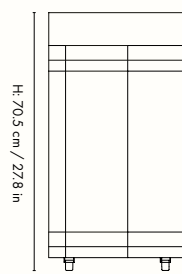

## Information

**Size:** H: 70.5 x W: 60 x D: 38 cm  
/ H: 27.8 x W: 23.6 x D: 15 in

**Material:** Aluminium

**Care:** Wipe with a soft damp cloth. Make sure that the surface is kept clean and dry

**Info:** Brushed aluminium. Flat packed.

Weight capacity max. 20 kg. Registered design

**Country of origin:** China

**Net weight:** 12.4 kg / 27.3 lb

**Packsize:** 1

**Test:** EN 15372:2016, Furniture - Strength, durability and safety - Requirements for non-domestic tables

## Measurements

H: 70.5 cm / 27.8 in

D: 38 cm / 15 in

W: 60 cm / 23.6 in

D: 38 cm / 15 in

W: 60 cm / 23.6 in

## Information

**Size:** H: 76 x W: 90 x D: 200 cm  
/ H: 29.9 x W: 35.4 x D: 78.7 in

**Material:** Glass and aluminium

**Care:** Wipe with a soft damp cloth or gently clean with soft sponge and mild detergent