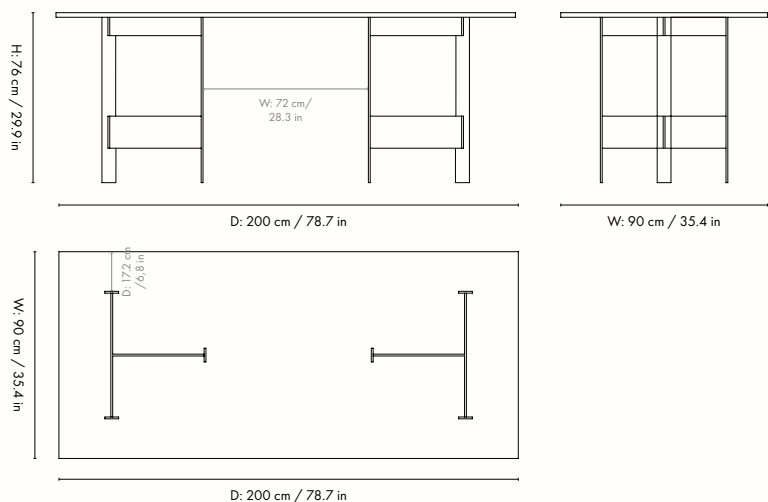

Measurements