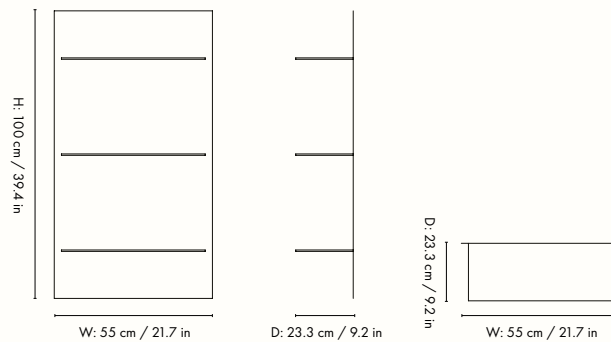

## Information

**Size:** H: 100 x W: 55 x D: 23.3 cm  
/ H: 39.4 x W: 21.7 x D: 9.2 in

**Material:** Aluminium

**Care:** Wipe with a soft damp cloth. Make sure that the surface is kept clean and dry

**Info:** Incl. wall brackets. Flat packed.

Max. 5 kg / 11 lbs per shelf. Measurement between the shelves H: 33 cm / H: 13 in

**Country of origin:** China

**Net weight:** 9.7 kg / 21.4 lb

**Packsize:** 1

**Test:** DS/EN 16121: 2013-A1:2017 Non-domestic storage furniture – Requirements for safety, strength, durability and stability

## Measurements

## Measurements

H: 70.5 cm / 27.8 in

D: 38 cm / 15 in

W: 60 cm / 23.6 in

D: 38 cm / 15 in

W: 60 cm / 23.6 in