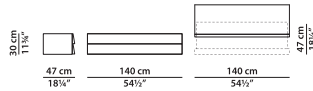

Nabuck Charcoal

River Congo

Texture Day Wave

Texture Day
Chevron

Texture Day Thick
Line

КОМОД.

NEW

L	P	H	
140	47	30	cm
W	D	H	
54.5	18.25	11.75	inch