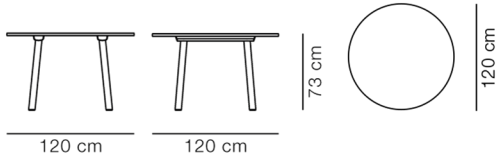

MODEL

6121 - Ø120 cm

MATERIALS

Small table with legs and table top in solid wood. Knock-down, delivered unassembled.

COUNTRY OF ORIGIN

DK

TEST & CERTIFICATES

FSC® certified

DIMENSIONS

Weight: 41,5 kg

PACKAGING INFORMATION

L: 135 cm, W: 135 cm, H: 5,5 cm,

Cbm: 0,38m³

51 kg

CARE & MAINTENANCE

Our Care & Maintenance offers guidance for best maintenance of our furniture. It includes advice and instructions on cleaning and caring for specific materials to ensure a long life of your furniture. Find your product on our product site and navigate to the Product Care menu: