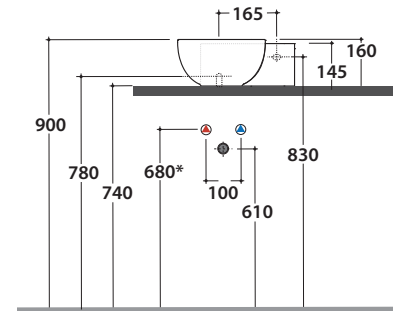

T-EDGE BASIN TE040

CE EN 14688:2015

GLOBO

* For taps mounted on counter top

Ceramic antibacterial effect
BATAFORM®

Bagno di Colore

Glazed product with
CERASLIDE®

GLOBOTHIN®

Le Pietre

Cod. **TE040**

Basin 40,32 h 16 cm. Wall-hung or sit-on installation.
Fixing kit included. Weight 6,8 Kg

Cod. **FI024BI**

Valve drain with ceramic top for basins without overflow. Weight 0,5 Kg

Cod. **FI024CR**

Chromed valve drain for basins without overflow. Weight 0,5 Kg