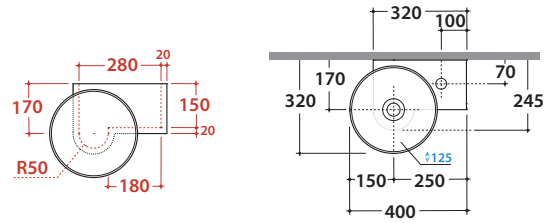

T-EDGE BASIN TE040

CE EN 14688:2015

GLOBO

* For taps mounted on counter top

Ceramic antibacterial effect
BATAFORM®

Bagno di Colore

Glazed product with
CERASLIDE®

GLOBOTHIN®

Le Pietre

Cod. **TE040**

Basin 40,32 h 16 cm. Wall-hung or sit-on installation.
Fixing kit included. Weight 6,8 Kg

Cod. **FI024BI**

Valve drain with ceramic top for basins without overflow. Weight 0,5 Kg

Cod. **FI024CR**

Chromed valve drain for basins without overflow. Weight 0,5 Kg