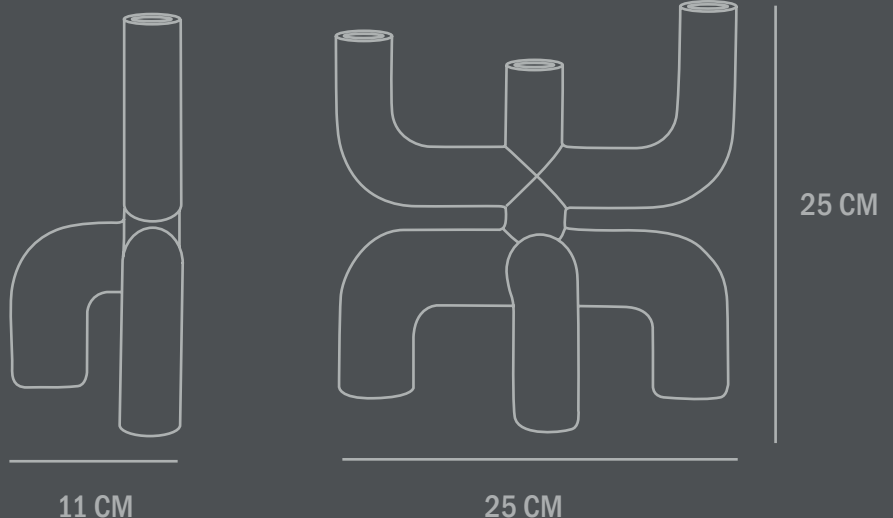

Dimensions: L25 / W11 / H25 CM

Country of origin: CN

Product weight: 2 Kgs

Packaging:
Dimensions: L31,5 / W17/H32 CM
Total weight incl. product: 3 Kgs
Number of parcels: 1
Material: Brown cardboard

COBRA CANDLE HOLDER

Dimensions: L25 / W11 / H25 CM

Country of origin: CN

Product weight: 2 Kgs

Packaging:
Dimensions: L31,5 / W17/H32 CM
Total weight incl. product: 3 Kgs
Number of parcels: 1
Material: Brown cardboard