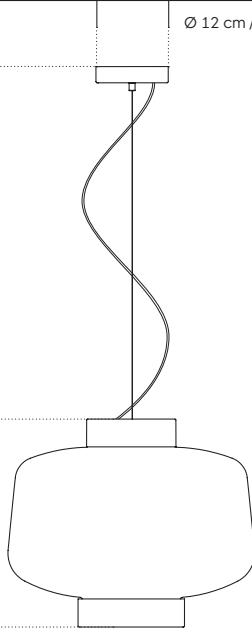

Dusk Lamp

Fact Sheet

Dusk Lamp

Design by Sylvain Willenz

The Dusk Lamp's easy curves and understated form, as well as its soft, ambient glow, are evocative of the classic Japanese paper lantern. Made from hand-blown glass by skilled craftspeople, the Dusk Lamp is a lighting choice for atmospheric interiors, romantic corners, or anywhere that calls for subtle styling. Gloss and matte shades are available in grey or ivory variations. The Dusk Lamp is designed by Sylvain Willenz and works effectively as a singular statement piece or in a group.

Product name	Finish	SKU
Dusk Lamp Large (CE)	Ivory	13410
	Matte Grey	30468
	Matte Ivory	13412
Dusk Lamp Large (UL)	Ivory	13418
	Matte Grey	30469
	Matte Ivory	13420

<p>Lamp material <i>Handblown Glass</i> Clear Matte (Acid-etched)</p> <p>Ring material <i>Steel</i> Powder Coated</p> <p>Country of origin Slovenia</p> <p>Tests & certifications CE Approved UL Listed</p> <p>Please note that the Dusk Lamp ships without bulbs. Recommended: E26/27, max. 60W</p>	<p>Always in stock We keep all our products in stock and ready to ship from our warehouses in the US and EU</p> <div style="display: flex; justify-content: space-around; align-items: center;"><div style="text-align: center;"><p>Ivory Glass</p></div><div style="text-align: center;"><p>Matte Ivory Glass</p></div><div style="text-align: center;"><p>Matte Grey Glass</p></div></div>
--	---

3D model

3D files of all products are available on the product pages on hem.com

Dusk Lamp Large

Front view

Ø 12 cm / 4.7 in

max 150 cm / 59 in

27 cm / 10.4 in

Dusk Lamp Large

Top view

Ø 31 cm / 12.4 in

With proper care, the high quality of Hem furniture can be maintained for years to come. If you want to learn more or have any questions about our care & maintenance recommendations, please write to info@hem.com.