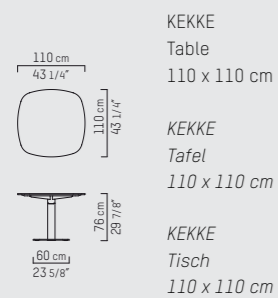

KEKKE DINING TABLE

ENGLISH

The KEKKE dining table brings simple sophistication to any room. With its curved edges, the table has been designed with social dining in mind. Its sleek steel foot is in chic contrast to its slim top providing a uniquely stylish and luxuriant dining experience.

PIETBOON

KEKKE
DINING TABLE

SPECIFICATION
SPECIFICATIE
SPEZIFIKATION

ENGLISH

Colors oak	Black (BL), Dark brown (WE), Taupe (TP), Grey (GR), Grey brown (GB), Natural (BG), Dust grey (DG), Smoke grey (SG), White (WH), Opaque white (OW).
Colors marble	Black, Gricio grey, Moca grey, Beige, Antique green, Dark brown.
Colors frame	Black, Anthracite, White, Bronze, Gold or Aluminum metallic.
Materials	Steel frame with oak veneer or marble top.
Weight / CBM	110 x 110 cm 73 kg /111kg / 2,25 m ³ 180 x 110 cm 118 kg /179kg / 3,77 m ³ 180 x 180 cm 207 kg /6,30 m ³

DEUTSCH

Farbe Eiche	Schwarz (BL), Dunkelbraun (WE), Taupe (TP), Grau (GR), Graubraun (GB), Natürlich (BG), Staubgrau (DG), Rauchgrau (SG), Weiß (WH), Undurchsichtige Weiß (OW).
Farbe Marmor	Schwarz, Gricio-Grau, Moca-Grau, Beige, Antikgrün, Dunkelbraun.
Farbe Rahmen	Schwarz, Anthrazit, Weiß, Bronze, Gold oder Aluminium-Metallic.
Materialien	Stahlrahmen mit Eichenfurnier oder Marmor Tischplatte.
Gewicht / CBM	110 x 110 cm 73 kg /111 kg / 2,25 m ³ 180 x 110 cm 118 kg /179 kg / 3,77 m ³ 180 x 180 cm 207 kg / 6,30 m ³