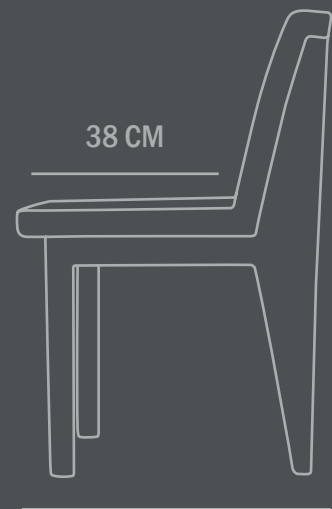

## BRUTUS SLIM DINING CHAIR

Inspired by the Brutalist architecture movement of the mid-20th century, the Brutus collection comprises two different kinds of dining chairs, a lounge chair, a stool, and a coffee table cast in lightweight fibre concrete creating a unique surface texture increasing mobility.

Use a soft dry cloth to clean the product.

Do not use household cleaners.

Not frost-proof

Dimensions: L52 / W43 / H78,5 CM

Seat height: 46,5 CM / Seat depth: 38 CM

Backrest height: 34 CM

Weight capacity: 150 Kgs

Country of origin: CN

Product weight: 17 Kgs

Packaging:

Dimensions: L61 / W52 / H86 CM

Total weight incl. product: 19,5 Kgs

Number of parcels: 1

Material: Brown cardboard

43 CM

34 CM

43 CM

46,5 CM

78,5 CM

52 CM