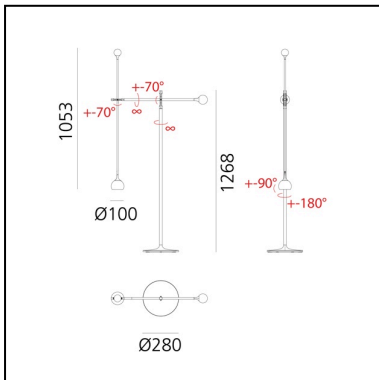

Ixa - Floor - Yellow

Foster + Partners Industrial Design

IP20  Dimmerable: 

LUMINAIRE

- Watt: **9W**
- Delivered lumen output: **465lm**
- CCT: **3000K**
- Efficiency: **56%**
- Efficacy: **51.69lm/W**
- CRI: **90**

DESCRIPTION

Inspired by Alexander Calder's dynamic sculptures, the design interprets the idea of "elegant balance" through precision engineering.

Ixa is a complete and transversal family composed through the combination of an adjustable spherical head, rods and counterweights. It is a smart and scalable principle that allows the Ixa family to expand with the addition of new versions. A larger head is combined with two new structures, wall and ceiling, recalibrated to balance the weight and bring light into the space to respond to different lighting needs. Ixa is the expression of functional, productive and sustainable intelligence through deliberate choices of reduction and simplification, the result of a solid design know-how. Artemide and Foster+Partners share a profound approach to sustainable design that permeates product development at every stage and singles itself out as an essential element of the project.

DIMENSIONS

- Base Diameter: **280 mm**