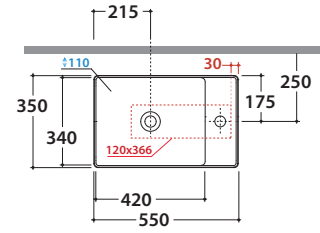

T-EDGE BASIN TE055

CE EN 14688:2015

GLOBO

* For taps mounted on counter top

Ceramic antibacterial effect
BATAFORM®

Bagno di Colore

Glazed product with
CERASLIDE®

GLOBOTHIN®

Le Pietre

Cod. **TE055**

Basin 55.35 h14 cm. Sit-on installation. Weight 11,5 Kg

Cod. **FI024BI**

Valve drain with ceramic top for basins without overflow. Weight 0,5 Kg

Cod. **FI024CR**

Chromed valve drain for basins without overflow. Weight 0,5 Kg