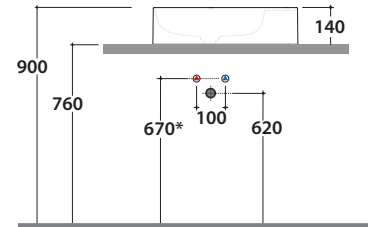

T-EDGE BASIN TE055

CE EN 14688:2015

GLOBO

* For taps mounted on counter top

Ceramic antibacterial effect
BATAFORM®

Bagno di Colore

Glazed product with
CERASLIDE®

GLOBOTHIN®

Le Pietre

Cod. **TE055**

Basin 55.35 h14 cm. Sit-on installation. Weight 11,5 Kg

Cod. **FI024BI**

Valve drain with ceramic top for basins without overflow. Weight 0,5 Kg

Cod. **FI024CR**

Chromed valve drain for basins without overflow. Weight 0,5 Kg