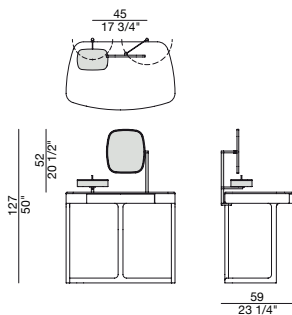

MASKARA ACCESSORIES

Design E. Gallina

COIFFEUSE | COIFFEUSE

2015

Specchio orientabile con struttura in ottone e cassetto in legno. Opzionale per Maskara coiffeuse.

Adjustable mirror with frame in brass and bottom drawers in ash wood. To be combined with Maskara coiffeuse.

Ermöglicht Spiegel mit Gestell aus Messing und Schublade aus Holz. Mit der Möglichkeit mit Maskara Toilette-Konsole zu kombinieren.

Miroir orientable avec structure en cuivre et tiroir en bois. Possibilité de le combiner avec coiffeuse Maskara.

Espejo orientable con estructura en latón y cajón de madera. Opcional para el tocador Maskara.