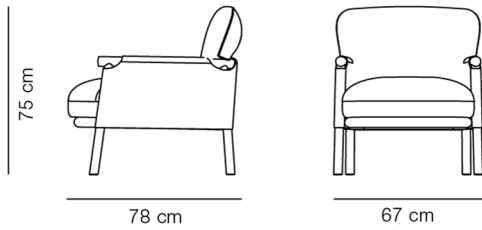

COUNTRY OF ORIGIN

DK

FABRIC- & LEATHER CONSUMPTION

Fabric: 3,2 m

DIMENSIONS

Weight: 23 kg

PACKAGING INFORMATION

L: 76 cm, W: 74 cm, H: 77 cm,