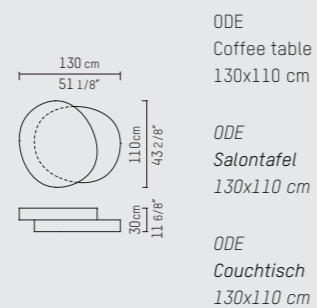

ODE
Coffee table
130x110 cm

ODE
Salontafel
130x110 cm

ODE
Couchtisch
130x110 cm

NEDERLANDS

Geïnspireerd door de vorm van de studio's iconische KLINK-bijzettafel, is de ODE-serie gebaseerd op dezelfde handgevormde niet-geometrische vorm. Als aanvulling op de bestaande living serie, brengen twee ogenschijnlijk zwevende schijven van de ODE salontafel een eerbetoon aan de herontdekte vorm.

DEUTSCH

Inspiziert von der Form des kultigen KLINK-Beistelltisches von Studio zeichnen sich die Produkte der ODE-Reihe mit ihren asymmetrischen Formen durch dieselbe handwerklich hochwertige Fertigungskunst aus. Eine wahre Bereicherung der aktuellen Wohnzimmer-Reihe ist der ODE-Couchtisch, der durch die Kombination zweier großzügiger, scheinbar schwebender Ablagen wiederentdeckten Formen huldigt.