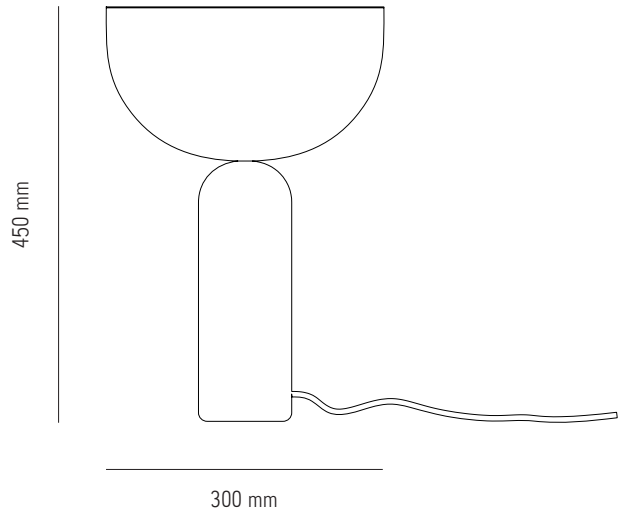

Specifications

Product Name	Kizu Table Lamp
Designer	Lars Tornøe
Year	2015
Category	Lighting
Type	Table Lamp
Material	Marble, Acrylic
Colour/Variant	White Marble w. White Acrylic/Black Marble w. White Acrylic/Gris du Marais Marble w. White Acrylic
Product Dimensions	H:450 x Ø: 300 mm
Packaging Dimensions	H: 370 x W: 370 x D: 620 mm
Cord	White or Black PVC cord 1800 mm - Switch 300 mm from lamp base
Weight (incl. Packaging)	7,8 kg
Light Source	E27 LED 7W (Max 11W) 220-240V~ 50/60Hz
Bulb	Not Included
Certification	CE, Class II, IP20
County of origin	China
Master packaging	1

Specifications

Product Name	Kizu Table Lamp
Designer	Lars Tornøe
Year	2018
Category	Lighting
Type	Table Lamp
Material	Marble, Acrylic
Colour/Variant	White Marble w. White Acrylic/Black Marble w. White Acrylic/Gris du Marais Marble w. White Acrylic
Product Dimensions	H:350 x Ø: 250 mm
Packaging Dimensions	H: 310 x W: 515 x D: 310 mm
Cord	White or Black PVC cord 1800 mm - Switch 300 mm from lamp base
Weight (incl. Packaging)	4,4 kg
Light Source	E14 LED 4W (Max 7W) 220-240V~ 50/60Hz
Bulb	Not Included
Certification	CE, Class II, IP20
County of origin	China
Master packaging	1