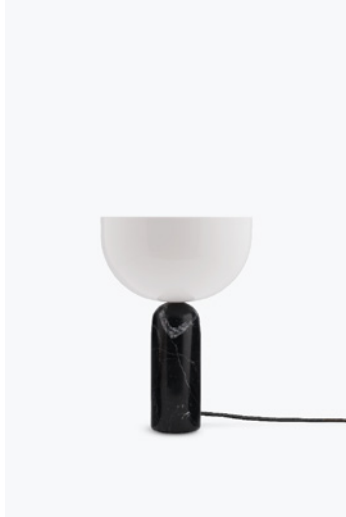

NEW WORKS.

Product Fact Sheet - Lighting - Kizu Table Lamp, Large

Kizu Table Lamp, Large

Lars Tornøe

Composed of two bold sculptural forms, the Kizu Table Lamp displays a weightless balancing act. The illusion of gravity creates a tension within the piece, while its curved forms initiate a calming effect. This kissing point of material and function creates an object in perfect harmony.

Specifications

Product Name	Kizu Table Lamp
Designer	Lars Tornøe
Year	2015
Category	Lighting
Type	Table Lamp
Material	Marble, Acrylic
Colour/Variant	White Marble w. White Acrylic/Black Marble w. White Acrylic/Gris du Marais Marble w. White Acrylic
Product Dimensions	H:450 x Ø: 300 mm
Packaging Dimensions	H: 370 x W: 370 x D: 620 mm
Cord	White or Black PVC cord 1800 mm - Switch 300 mm from lamp base
Weight (incl. Packaging)	7,8 kg
Light Source	E27 LED 7W (Max 11W) 220-240V~ 50/60Hz
Bulb	Not Included
Certification	CE, Class II, IP20
County of origin	China
Master packaging	1

Kizu Table Lamp, Small

Lars Tornøe

Composed of two bold sculptural forms, the Kizu Table Lamp displays a weightless balancing act. The illusion of gravity creates a tension within the piece, while its curved forms initiate a calming effect. This kissing point of material and function creates an object in perfect harmony.

NEW WORKS.

Product Fact Sheet - Lighting - Kizu Table Lamp, Small

Variation

White Marble w. White Acrylic

Black Marble w. White Acrylic

Gris du Marais Marble w. White Acrylic