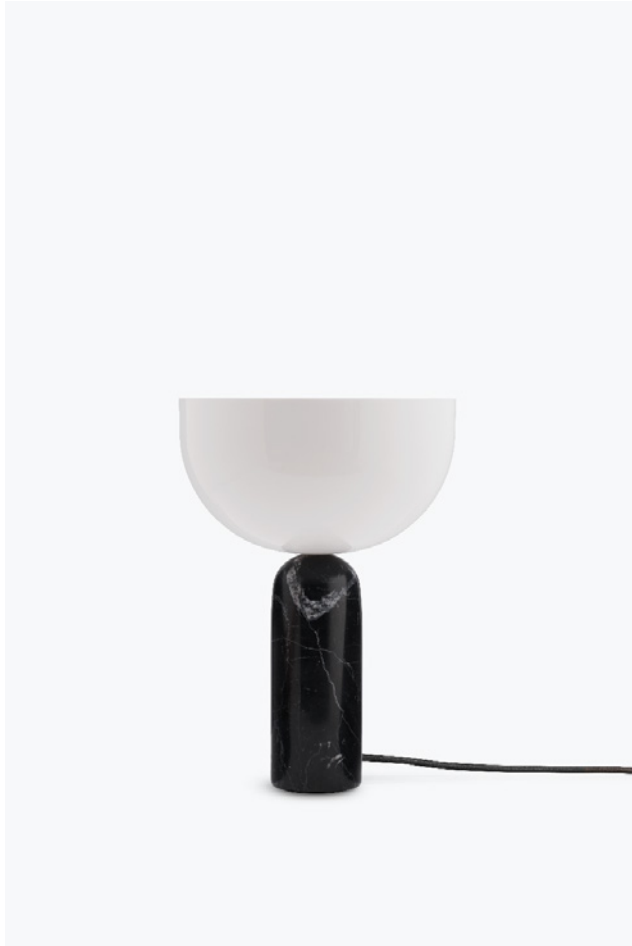

NEW WORKS.

Product Fact Sheet - Lighting - Kizu Table Lamp, Large

Kizu Table Lamp, Large

Lars Tornøe

Composed of two bold sculptural forms, the Kizu Table Lamp displays a weightless balancing act. The illusion of gravity creates a tension within the piece, while its curved forms initiate a calming effect. This kissing point of material and function creates an object in perfect harmony.

Specifications

Product Name	Kizu Table Lamp
Designer	Lars Tornøe
Year	2015
Category	Lighting
Type	Table Lamp
Material	Marble, Acrylic
Colour/Variant	White Marble w. White Acrylic/Black Marble w. White Acrylic/Gris du Marais Marble w. White Acrylic
Product Dimensions	H:450 x Ø: 300 mm
Packaging Dimensions	H: 370 x W: 370 x D: 620 mm
Cord	White or Black PVC cord 1800 mm - Switch 300 mm from lamp base
Weight (incl. Packaging)	7,8 kg
Light Source	E27 LED 7W (Max 11W) 220-240V~ 50/60Hz
Bulb	Not Included
Certification	CE, Class II, IP20
County of origin	China
Master packaging	1

NEW WORKS.

Product Fact Sheet - Lighting - Kizu Table Lamp, Large

Variation

White Marble w. White Acrylic

Black Marble w. White Acrylic

Gris du Marais Marble w. White Acrylic

NEW WORKS.

Product Fact Sheet - Lighting - Kizu Table Lamp, Small

Kizu Table Lamp, Small

Lars Tornøe

Composed of two bold sculptural forms, the Kizu Table Lamp displays a weightless balancing act. The illusion of gravity creates a tension within the piece, while its curved forms initiate a calming effect. This kissing point of material and function creates an object in perfect harmony.