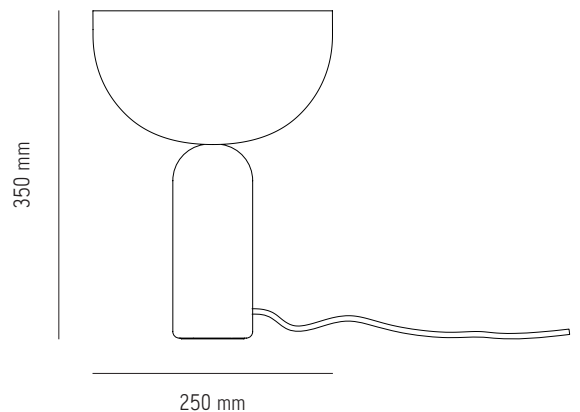

Specifications

Product Name	Kizu Table Lamp
Designer	Lars Tornøe
Year	2015
Category	Lighting
Type	Table Lamp
Material	Marble, Acrylic
Colour/Variant	White Marble w. White Acrylic/Black Marble w. White Acrylic/Gris du Marais Marble w. White Acrylic
Product Dimensions	H:450 x Ø: 300 mm
Packaging Dimensions	H: 370 x W: 370 x D: 620 mm
Cord	White or Black PVC cord 1800 mm - Switch 300 mm from lamp base
Weight (incl. Packaging)	7,8 kg
Light Source	E27 LED 7W (Max 11W) 220-240V~ 50/60Hz
Bulb	Not Included
Certification	CE, Class II, IP20
County of origin	China
Master packaging	1

Specifications

Product Name	Kizu Table Lamp
Designer	Lars Tornøe
Year	2018
Category	Lighting
Type	Table Lamp
Material	Marble, Acrylic
Colour/Variant	White Marble w. White Acrylic/Black Marble w. White Acrylic/Gris du Marais Marble w. White Acrylic
Product Dimensions	H:350 x Ø: 250 mm
Packaging Dimensions	H: 310 x W: 515 x D: 310 mm
Cord	White or Black PVC cord 1800 mm - Switch 300 mm from lamp base
Weight (incl. Packaging)	4,4 kg
Light Source	E14 LED 4W (Max 7W) 220-240V~ 50/60Hz
Bulb	Not Included
Certification	CE, Class II, IP20
County of origin	China
Master packaging	1