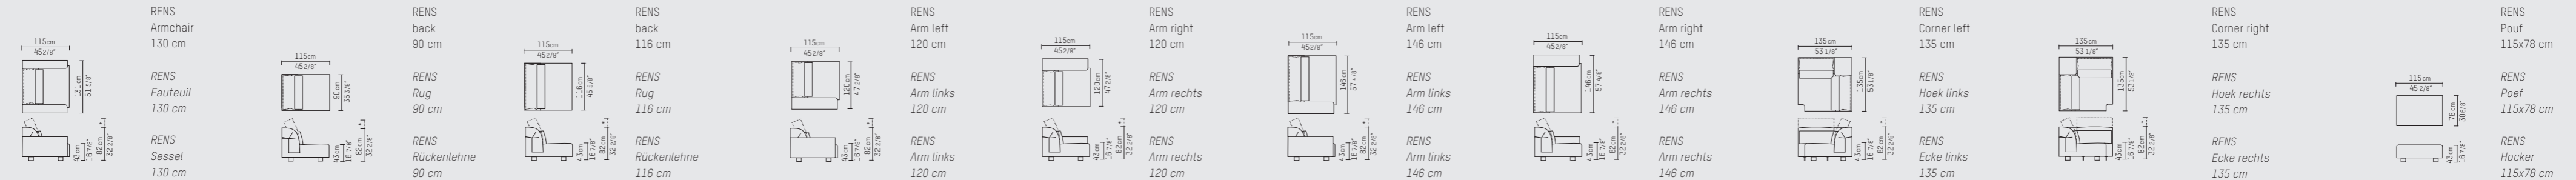

RENS SOFA

ENGLISH

The RENS is the first Piet Boon sofa with a height adjustable back, offering ultimate comfort. Both elegant and functional, this modular sofa harmonizes any space or living room through its inviting and generous feel. The accompanying accessories consist of a set of several wooden side tables. Designed to be used as modules, buffer elements or central coffee tables.

Seat depth / zitdiepte / Sitztiefe: 72 cm / 28 3/8" inch

Seat depth extra cushion / zitdiepte extra kussen / Sitztiefe zusätzliches Kissen: 55 cm / 21 5/8" inch

SPECIFICATION
SPECIFICATIE
SPEZIFIKATION

ENGLISH