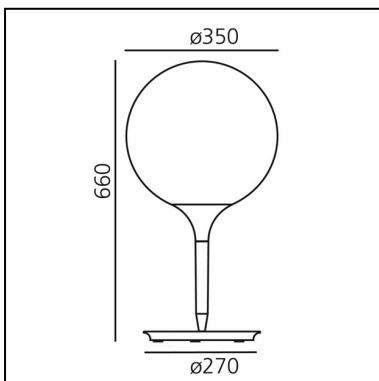

## LUMINAIRE \*

- Watt: **21W**
- Voltage: **220V-240V**
- Delivered lumen output: **2077lm**
- Efficiency: **85%**
- Efficacy: **98.91lm/W**
- CRI: **80**

\* Photometric data may vary depending on the source installed. Light measurements are provided in relative form and technical lighting calculations may be updated according to the effective source used.

## Notes

Touch dimmer button on the lamp base for the storage of the latest light intensity set-up or the use of a local or remote control (controlled socket). Available in four sizes.

## FEATURES

- Product Code: **1049010A**
- Colour: **White**
- Installation: **Table**
- Material: **Zamak, polycarbonate, blown glass**
- Series: **Design Collection**
- Environment: **Indoor**
- Area contract: **Hospitality, Retail, Residential**
- Emission: **Diffused**
- design by: **Michele De Lucchi, Huub Ubbens**

## DIMENSIONS

- Height: **660 mm**
- Diameter: **350 mm**
- Base Diameter: **270 mm**
- Impact Resistance: **N/D**
- Glow Wire Test: **750°**