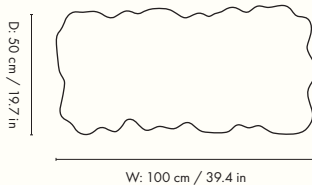

1104267548
Black

Information

Size: H: 47 x W: 100 x D: 50 cm /

H: 18.5 x W: 39.4 x D: 19.7 in

Material: 100% recycled casted aluminium with black patina

Info: Suitable for outdoor use. Weight capacity max. 20 kgs. Registered design

Care: Wipe with a damp cloth. This product has a delicate surface. Do not use an abrasive surface or chemicals for cleaning

Country of origin: India

Net weight: 19.1 kg

Packsize: 1

Measurements

Rotben – Sculptural Piece

1104263384
Black

Information

Size: H: 54 x W: 45 x D: 32 cm /

H: 21.3 x W: 17.7 x D: 12.6 in

Material: 100% recycled casted aluminium

Info: Suitable for outdoor use. Registered design

Care: Wipe with a damp cloth. This product has a delicate surface. Do not use an abrasive surface or chemicals for cleaning

Country of origin: India

Net weight: 8.9 kg

Packsize: 1

Measurements

W: 45 cm / 17.7 in

D: 32 cm / 12.6 in

D: 32 cm / 12.6 in

Space to feel comfortably you