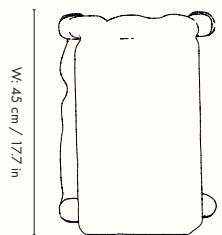

1104267548
Black

Information

Size: H: 47 x W: 100 x D: 50 cm /

H: 18.5 x W: 39.4 x D: 19.7 in

Material: 100% recycled casted aluminium with black patina

Info: Suitable for outdoor use. Weight capacity max. 20 kgs. Registered design

1104263384
Black

Information

Size: H: 54 x W: 45 x D: 32 cm /

H: 21.3 x W: 17.7 x D: 12.6 in

Material: 100% recycled casted aluminium

Info: Suitable for outdoor use. Registered design

Care: Wipe with a damp cloth. This product has a delicate surface. Do not use an abrasive surface or chemicals for cleaning

Country of origin: India

Net weight: 8.9 kg

Packsize: 1

Measurements

W: 45 cm / 17.7 in

D: 32 cm / 12.6 in

D: 32 cm / 12.6 in

Space to feel comfortably you