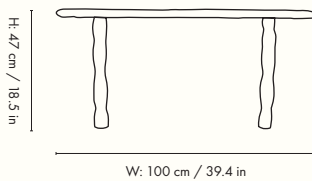

1104267548
Black

Information

Size: H: 47 x W: 100 x D: 50 cm /

H: 18.5 x W: 39.4 x D: 19.7 in

Material: 100% recycled casted aluminium with black patina

Info: Suitable for outdoor use. Weight capacity max. 20 kgs. Registered design

Care: Wipe with a damp cloth. This product has a delicate surface. Do not use an abrasive surface or chemicals for cleaning

Country of origin: India

Net weight: 19.1 kg

Packsize: 1

Measurements

Rotben – Sculptural Piece

1104263384
Black

Information

Size: H: 54 x W: 45 x D: 32 cm /

H: 21.3 x W: 17.7 x D: 12.6 in

Material: 100% recycled casted aluminium

Info: Suitable for outdoor use. Registered design

Care: Wipe with a damp cloth. This product has a delicate surface. Do not use an abrasive surface or chemicals for cleaning

Country of origin: India

Net weight: 8.9 kg

Packsize: 1

Measurements

W: 45 cm / 17.7 in

D: 32 cm / 12.6 in

D: 32 cm / 12.6 in

Space to feel comfortably you