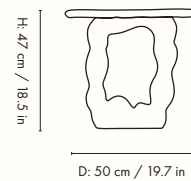

1104267548
Black

Information

Size: H: 47 x W: 100 x D: 50 cm /

H: 18.5 x W: 39.4 x D: 19.7 in

Material: 100% recycled casted aluminium with black patina

Info: Suitable for outdoor use. Weight capacity max. 20 kgs. Registered design

Care: Wipe with a damp cloth. This product has a delicate surface. Do not use an abrasive surface or chemicals for cleaning

Country of origin: India

Net weight: 19.1 kg

Packsize: 1

Measurements

Rotben – Sculptural Piece

1104263384
Black

Information

Size: H: 54 x W: 45 x D: 32 cm /

H: 21.3 x W: 17.7 x D: 12.6 in

Material: 100% recycled casted aluminium

Info: Suitable for outdoor use. Registered design

Care: Wipe with a damp cloth. This product has a delicate surface. Do not use an abrasive surface or chemicals for cleaning

Country of origin: India

Net weight: 8.9 kg

Packsize: 1

Measurements

W: 45 cm / 17.7 in

D: 32 cm / 12.6 in

D: 32 cm / 12.6 in

Space to feel comfortably you