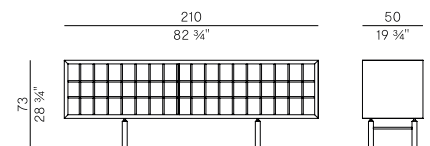

886/MB
madia \ sideboard