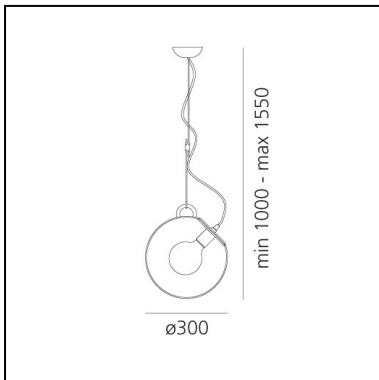

# Miconos Suspension - Satin brass

Ernesto Gismondi

IP20    Dimmerable:  +  -

## LUMINAIRE \*

- Watt: **15W**
- Voltage: **220V-240V**
- Delivered lumen output: **1372lm**
- Efficiency: **90%**
- Efficacy: **91.48lm/W**
- CRI: **80**

\* Photometric data may vary depending on the source installed. Light measurements are provided in relative form and technical lighting calculations may be updated according to the effective source used.

## FEATURES

- Product Code: **A031010**
- Colour: **Satin brass**
- Installation: **Suspension**
- Material: **Brass and steel frame, blown plate-glass diffuser**
- Series: **Design Collection**
- Environment: **Indoor**
- Area contract: **All projects**
- Emission: **Diffused And Direct**
- design by: **Ernesto Gismondi**

## DIMENSIONS

- Height: **1000 mm**
- Diameter: **300 mm**
- Max Height from ceiling: **1550 mm**