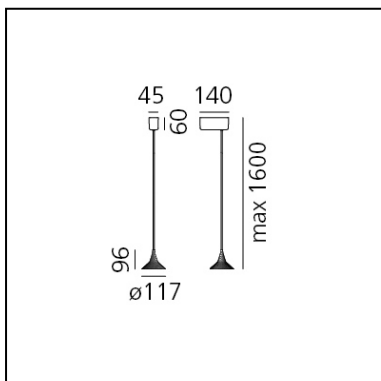

Unterlinden - Suspension - 3000K - Brass

Herzog & de Meuron

IP20   

LUMINAIRE

- Watt: **7.5W**
- Voltage: **220-240V**
- Delivered lumen output: **349lm**
- CCT: **3000K**
- Efficiency: **52%**
- Efficacy: **46.53lm/W**
- CRI: **90**

In Unterlinden ring chandelier, the position of the suspended elements is determined by a circular frame which distributes them along the perimeter.

The original small Unterlinden bronze or aluminum element is the basis for a wall lamp version, a table lamp version and two clusters. In the floor lamp version, a volume supporting the slim arm is attached to the main rod. As it turns, the arm allows you to direct the head. The cable can be adjusted to vary the height of the lighting body thanks to a counterweight.

In the wall lamp the arm can rotate and the length of the suspension cable is adjustable.

FEATURES

- Product Code: **1936010A**
- Colour: **Brass**
- Installation: **Suspension**
- Material: **Brass**
- Series: **Design Collection**
- design by: **Herzog & de Meuron**

DIMENSIONS

- Height: **96 mm**
- Diameter: **117 mm**
- Base Length: **140 mm**
- Base Width: **45 mm**
- Max Height from ceiling: **1600 mm**

SOURCES INCLUDED

- Category: **Led**
- Number: **1**
- Watt: **6.2W**
- Delivered lumen output: **584lm**
- Color temperature (K): **3000K**
- CRI: **90**
- Color Tolerance: **MacAdam 3SDCM**
- Efficacy: **94lm/W**
- Service Life: **50000-L70**