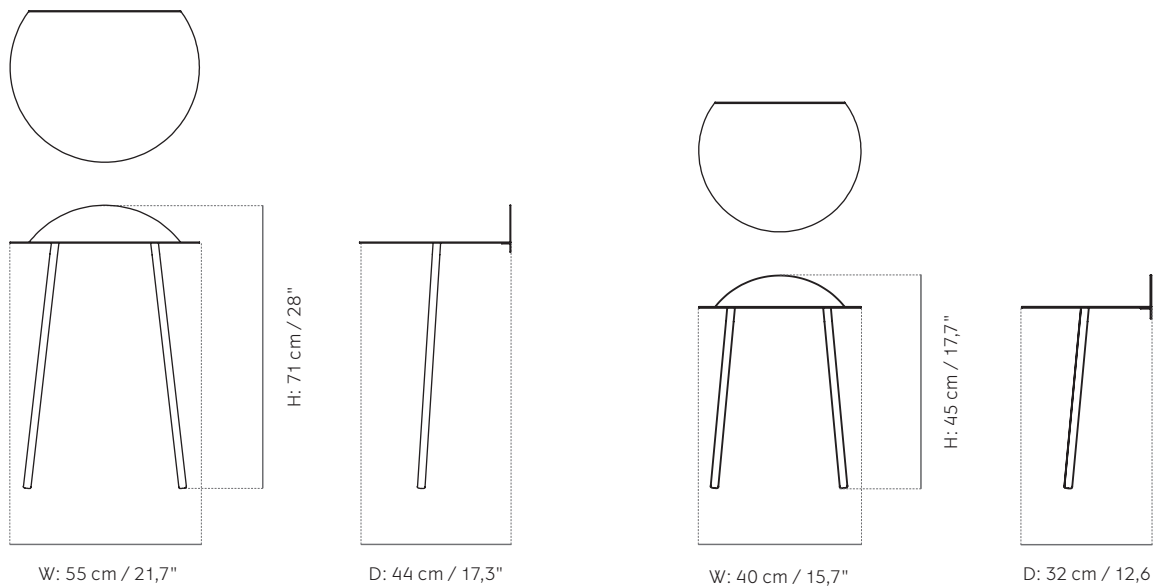

Yeh Wall Table

Technical Specifications

Production Process

Powder Coated Bended Steel Plate with Steel Tubes.

Materials

Powder Coated Steel

Colour Code

Black (RAL 9005)
Midnight Blue (RAL 5008)
White (RAL 9016)
Light Grey (RAL 110-3)

Weight item (kg)

Low: 3,1 kg
Tall: 5,8 kg

Test

Yeh Wall Table Small can be used for sitting if the table is securely fixed to the wall. Max load limit: 90 kg.

Certifications

N/A

Packaging Type

Brown Box

Packaging Measurement (H * W * D)

Lounge Chair: 71 cm * 65,5 cm * 53,5 cm
Dining Chair: 80,2 cm * 52,8 cm * 48 cm

Care Instructions

To clean, simply wipe with a soft cloth using hot water and a mild detergent.