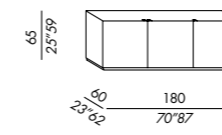

acabados

- véase el muestrario

credenza - sideboard 180