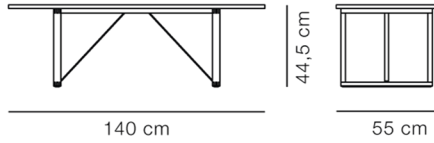

Brackets in brass

DIMENSIONS

Weight: 14,75 kg

PACKAGING INFORMATION

L: 143 cm, W: 58 cm, H: 12 cm,

Cbm: 0,1m³

18,1 kg

CARE & MAINTENANCE