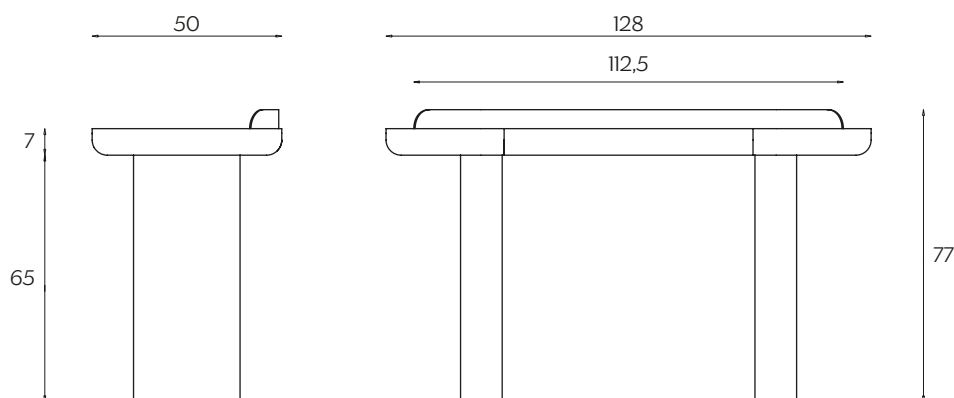

Jumbo is a solid looking writing desk designed to meet the challenges of the home office or limited space of bedrooms. A band of metal embraces the top, embellishing its volume. Jumbo also features a small drawer to please treasure hoarders.

DIMENSIONI | DIMENSIONS

lunghezza | width: 128 cm

larghezza | depth: 50 cm

altezza | height: 77 cm

AMBIENTE | ENVIRONMENT

interno | indoor

DOWNLOAD | DOWNLOADS

la guida Cura e Manutenzione è disponibile su miniforms.com
Care and Maintenance guide is available at miniforms.com