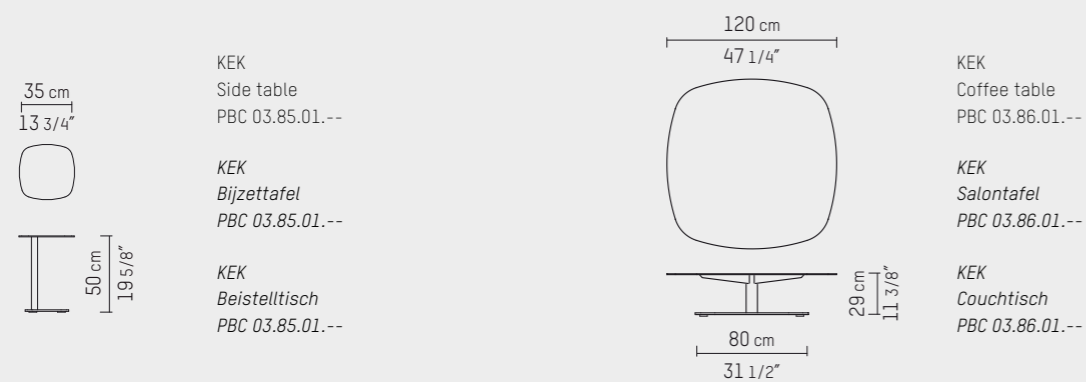

## ENGLISH

The beautiful KEK coffee and side table are characterised by their sober and functional forms. The tabletop's shape, made of steel, gives the simple design a defining look. When developing this table, the aim was perfect proportions and maximum functionality.