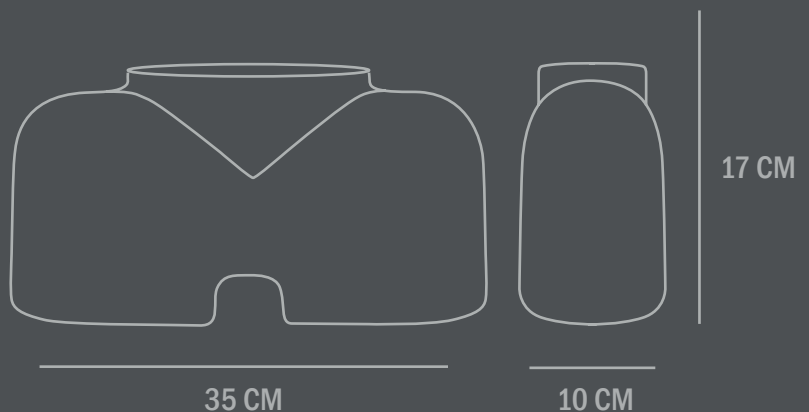

Dimensions: L35 / W10 / H17 CM
Country of origin: China

Product weight: 1,80 Kg

Packaging:
Dimensions: L42 / W18 / H25 CM
Total weight incl. product: 2,00 Kg
Number of parcels: 1
Material: Brown cardboard

Type: Vase - Indoor

Designer / Year of design:
Kristian Sofus Hansen & Tommy Hyldahl, 2019

Colour: Bubble White
Material: Ceramic

Care instructions:
Use a soft dry cloth to clean the product.
Do not use household cleaners.
Not waterproof