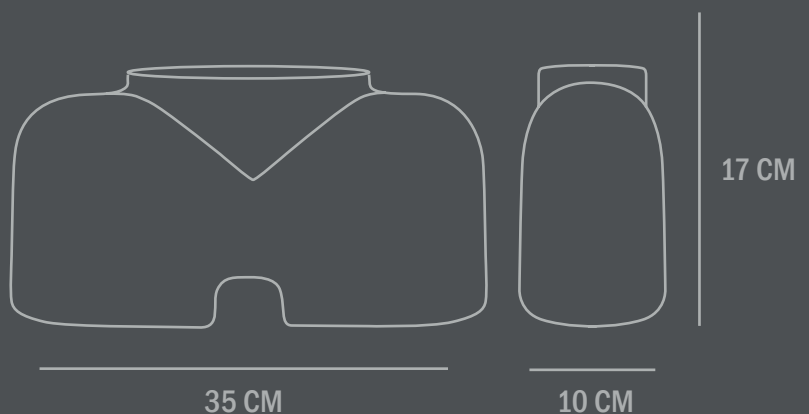

Dimensions: L35 / W10 / H17 CM
Country of origin: China

Product weight: 1,80 Kg

Packaging:
Dimensions: L42 / W18 / H25 CM
Total weight incl. product: 2,00 Kg
Number of parcels: 1
Material: Brown cardboard