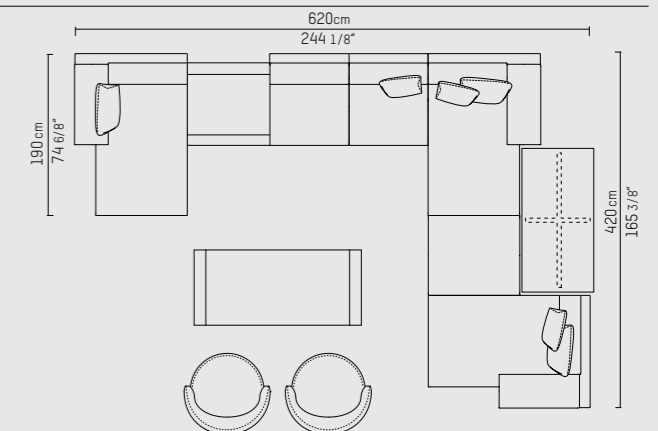

PIETBOON

DERK SOFA

ENGLISH

The modular sofa is minimalist in design due to its strong horizontal line and full dimensions, but with an eye-catching detail. The striking and generous armrest falls over the seat cushion and thus offers a rigid surface that can serve an extra function. The sofa merges effortlessly into a functional space.

DERK
Back
95 cm

DERK
Rug
95 cm

DERK
Arm right
135 cm

DERK
Arm links
135 cm

DERK
Arm right
135 cm

DERK
Arm rechts
135 cm

DERK
Corner left
116 cm

DERK
Corner right
116 cm

DERK
Hoek links
116 cm

DERK
Hoek rechts
116 cm

Seat depth / zitdiepte / Sitztiefe: 65 cm / 25 5/8" inch

DERK
Longchair arm left
135 cm

DERK
Chaise longue links
135 cm

DERK
Longchair arm right
135 cm

DERK
Chaise longue rechts
135 cm

DERK
Pouf
110x95 cm

DERK
Poef
110x95 cm

DERK
Pouf
110x60 cm

DERK
Poef
110x60 cm

DERK
Corner pouf
95x95 cm

DERK
Hoek poef
95x95 cm

DERK
Hocker
110x95 cm