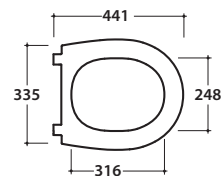

Cod. **VA132**

Flow reductor.

Cod. **PU001**

Acoustic and crash protection.

Cod. **FI002**

Fixing brackets for W/H sanitary. Weight
2,5 Kg

water label		
Average flushing volume (litres)		
Max. 3.5		3,38
Max. 4.5		
Max. 5.5		
Max. 6		
> 6		

www.europeanwaterlabel.eu