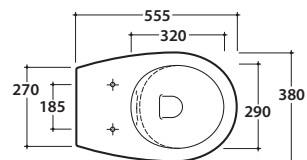

BOWL+ WALL-HUNG WC NO-RIM

SBS05BI

CE EN 997:2015

GLOBO

Ceramic antibacterial effect
BATAFORM®

Glazed product with
CERASLIDE®

Cod. **SBS05BI**

Wall-hung Wc 55.38 h35,5 cm. No Rim. Drain 4 / 2,6 Lt. Fixing kit included. Weight 18 Kg

Seat-cover with hinge system
to quick release

Cod. **BPR20BI**

Removable duroplast seat-cover with soft-closing system. Weight 3 Kg

Cod. **VA132**

Flow reductor.

Cod. **PU001**

Acoustic and crash protection.

Cod. **FI002**

Fixing brackets for W/H sanitary. Weight
2,5 Kg

water label		
Average flushing volume (litres)		
Max. 3.5		3,38
Max. 4.5		
Max. 5.5		
Max. 6		
> 6		

www.europeanwaterlabel.eu