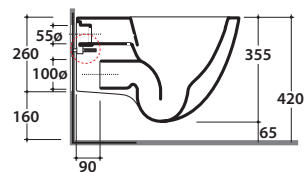

GLOBO

Ceramic antibacterial effect
BATAFORM®

Glazed product with
CERASLIDE®

Cod. **SBS05BI**

Wall-hung Wc 55.38 h35,5 cm. No Rim. Drain 4 / 2,6 Lt. Fixing kit included. Weight 18 Kg

Seat-cover with hinge system
to quick release

Cod. **BPR20BI**

Removable duroplast seat-cover with soft-closing system. Weight 3 Kg