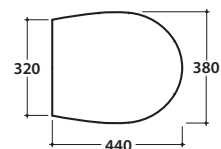

Cod. **VA132**

Flow reductor.

Cod. **PU001**

Acoustic and crash protection.

Cod. **FI002**

Fixing brackets for W/H sanitary. Weight
2,5 Kg

water label		
Average flushing volume (litres)		
Max. 3.5		3,38
Max. 4.5		
Max. 5.5		
Max. 6		
> 6		

www.europeanwaterlabel.eu