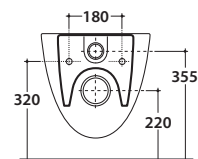

BOWL+ WALL-HUNG WC NO-RIM

SBS05BI

CE EN 997:2015

GLOBO

Ceramic antibacterial effect
BATAFORM®

Glazed product with
CERASLIDE®

Cod. **SBS05BI**

Wall-hung Wc 55.38 h35,5 cm. No Rim. Drain 4 / 2,6 Lt. Fixing kit included. Weight 18 Kg

Seat-cover with hinge system
to quick release

Cod. **BPR20BI**

Removable duroplast seat-cover with soft-closing system. Weight 3 Kg

Cod. **VA132**

Flow reductor.

Cod. **PU001**

Acoustic and crash protection.

Cod. **FI002**

Fixing brackets for W/H sanitary. Weight
2,5 Kg

water label		
Average flushing volume (litres)		
Max. 3.5		3,38
Max. 4.5		
Max. 5.5		
Max. 6		
> 6		

www.europeanwaterlabel.eu