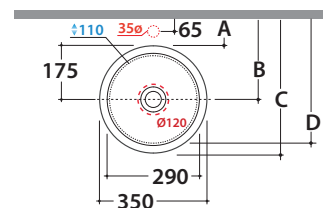

# T-EDGE BASIN TE035

CE EN 14688:2015

# GLOBO

	Rubinetto a parete Wall mounted taps	Rubinetto su piano Taps mounted on counter top
A:	80	105
B:	250	275
C:	425	450
D:	395	420

Ceramic antibacterial effect  
BATAFORM®

Bagno di Colore

Glazed product with  
CERASLIDE®

GLOBOTHIN®

Le Pietre

Cod. **TE035BI**

Basin Ø 35 h 14 cm. Sit-on installation. Weight 5,9 Kg

\* For taps mounted on counter top

Cod. **FI024BI**

Valve drain with ceramic top for basins without overflow. Weight 0,5 Kg

Cod. **FI024CR**

Chromed valve drain for basins without overflow. Weight 0,5 Kg