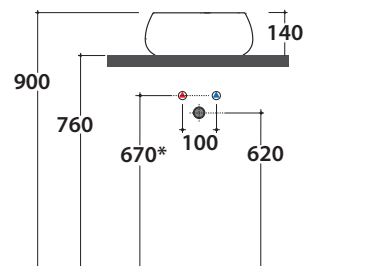

# GLOBO

	Rubinetto a parete Wall mounted taps	Rubinetto su piano Taps mounted on counter top
A:	80	105
B:	250	275
C:	425	450
D:	395	420

Ceramic antibacterial effect  
BATAFORM®

Bagno di Colore

Glazed product with  
CERASLIDE®

GLOBOTHIN®

Le Pietre

Cod. **TE035BI**

Basin Ø 35 h 14 cm. Sit-on installation. Weight 5,9 Kg

\* For taps mounted on counter top

Cod. **FI024BI**

Valve drain with ceramic top for basins without overflow. Weight 0,5 Kg