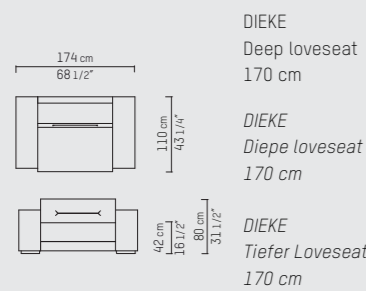

DIEKE
Deep loveseat
170 cm

DIEKE
Diepe loveseat
170 cm

DIEKE
Tiefer Loveseat
170 cm

DIEKE
Deep armchair
140 cm

DIEKE
Diepe fauteuil
140 cm

DIEKE
Tiefer Sessel
140 cm

DIEKE
Undeep loveseat
170 cm

DIEKE
Ondiepe loveseat
170 cm

Seat depth / zitdiepte / Sitztiefe: 75 cm / 29 4/8" inch

Seat depth / zitdiepte / Sitztiefe: 60 cm / 23 5/8" inch

PIETBOON

DIEKE
ARMCHAIR
& LOVESEAT

SPECIFICATION
SPECIFICATIE
SPEZIFIKATION

ENGLISH

Upholstery	Piet Boon fabrics cat.P and High Performance. Piet Boon leathers cat.D, S and R.	
Material	Frame: Wood with elastic webbing, upholstered with highresilience foam. Seat cushions: high resilience foam and a top layer of goose down. Back cushion: filled with a mixture of goose down and polyester fibers.	
Weight / CBM	Deep loveseat 170 cm	74 kg / 1,73 m ³
	Deep armchair 140 cm	70 kg / 1,44 m ³
	UD Loveseat 170 cm	74 kg / 1,50 m ³
	UD Armchair 140 cm	66 kg / 1,25 m ³
	Cushion 75x32 cm	2,0 kg / 0,04 m ³
	Cushion 60x32 cm	1,8 kg / 0,04 m ³