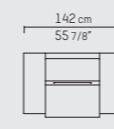

DIEKE
Undeep armchair
140 cm