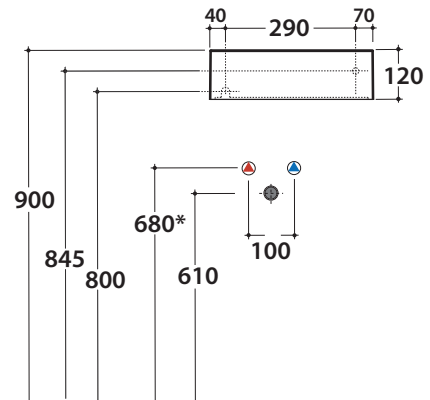

Basin 30.20 14 cm. Sit-on or wall-hung installation.
Fixing kit included. Weight 7 Kg

Cod. **FI024BI**

Valve drain with ceramic top for basins without overflow. Weight 0,5 Kg

Cod. **FI024CR**

Chromed valve drain for basins without overflow. Weight 0,5 Kg

Cod. **B6R40BI**

Basin 40.25 h12 cm. Wall-hung or sit-on installation.

Fixing kit included. Weight 7,5 Kg

* For taps mounted on counter top

Cod. **FI024BI**

Valve drain with ceramic top for basins without overflow. Weight 0,5 Kg