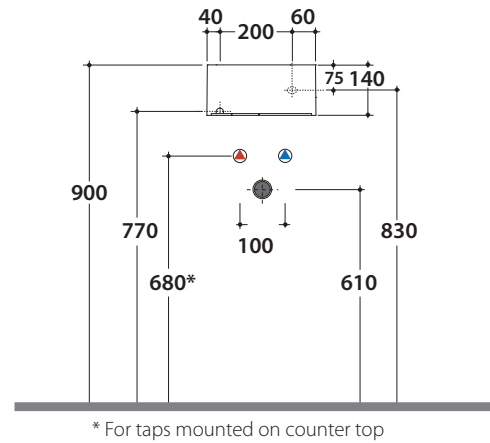

Basin 30.20 14 cm. Sit-on or wall-hung installation.
Fixing kit included. Weight 7 Kg

Cod. **FI024BI**

Valve drain with ceramic top for basins without overflow. Weight 0,5 Kg

Cod. **FI024CR**

Chromed valve drain for basins without overflow. Weight 0,5 Kg

Cod. **B6R40BI**

Basin 40.25 h12 cm. Wall-hung or sit-on installation.

Fixing kit included. Weight 7,5 Kg

* For taps mounted on counter top

Cod. **FI024BI**

Valve drain with ceramic top for basins without overflow. Weight 0,5 Kg