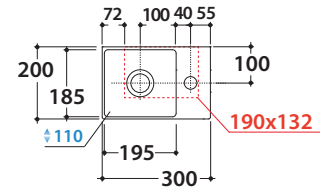

T-EDGE LAVABO B6R30BI

CE EN 14688:2015

GLOBO

Ceramic antibacterial effect
BATAFORM®

Bagno di Colore

Glazed product with
CERASLIDE®

GLOBOTHIN®

Cod. **B6R30BI**

Basin 30.20 14 cm. Sit-on or wall-hung installation.
Fixing kit included. Weight 7 Kg