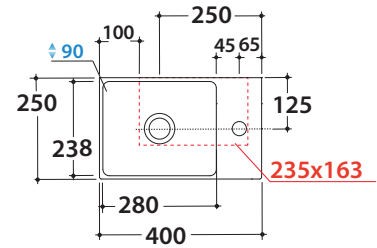

T-EDGE BASIN B6R40BI

CE EN 14688:2015

GLOBO

Ceramic antibacterial effect
BATAFORM®

Glazed product with
CERASLIDE®

GLOBOTHIN®

Bagno di Colore

Le Pietre

Cod. **B6R40BI**

Basin 40.25 h12 cm. Wall-hung or sit-on installation.

Fixing kit included. Weight 7,5 Kg